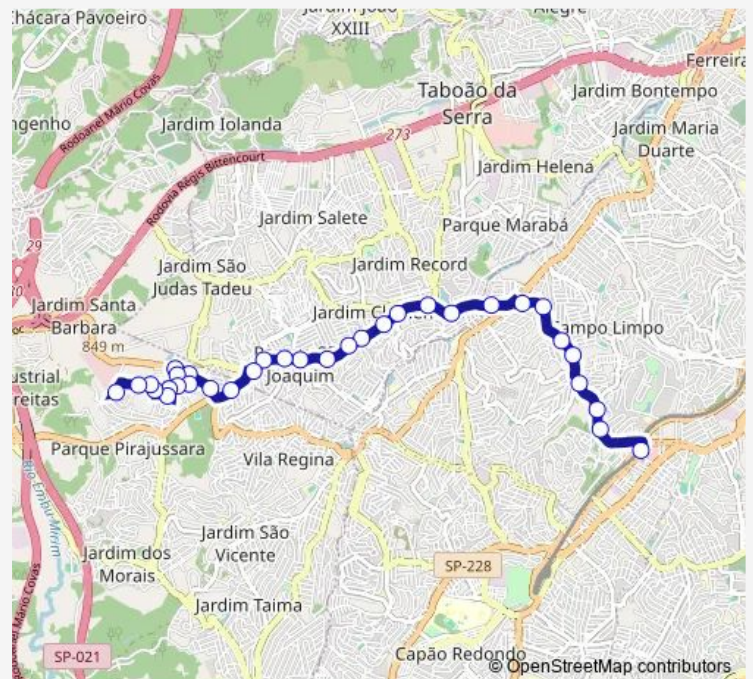

Estrada Kizaemon Takeuti 2643

Estrada Kizaemon Takeuti 2483

Route schedule

Rua Narumi Nakayama / Rua da confraternizacao — Terminal do Metro Campo Limpo

Monday	04:15-23:25
Tuesday	04:15-23:25
Wednesday	04:15-23:25
Thursday	04:15-23:25
Friday	04:15-23:25
Saturday	04:20-23:25
Sunday	04:30-22:45

Route info

Direction: Rua Narumi Nakayama / Rua da confraternizacao

Stops: 33

Trip Duration: 0 hour 40 min

178bi1 — Embu DAS Artes (Jardim Nossa Senhora DE Fatima) - SAO Paulo (Metro Campo Limpo) **BusMaps**