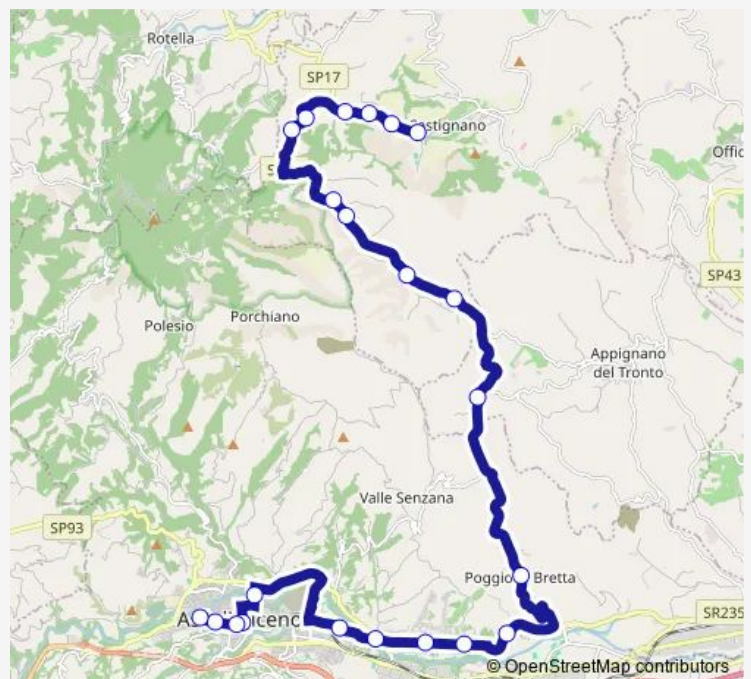

Tuesday 07:10

Wednesday 07:10

Thursday 07:10

Friday 07:10

Saturday 07:10

Sunday —

Route info

Direction: Castignano - Capolinea

Stops: 22

Trip Duration: 0 hour 50 min

Castignano-S.Martino-Ripaberarda-Poggio DI Bretta-Ascoli Piceno

Bus time schedules and route maps are available in an offline PDF at busmaps.com. Use the busmaps.com website to see live bus times, train schedule or subway schedule, and step-by-step directions for all public transit in Ascoli Piceno