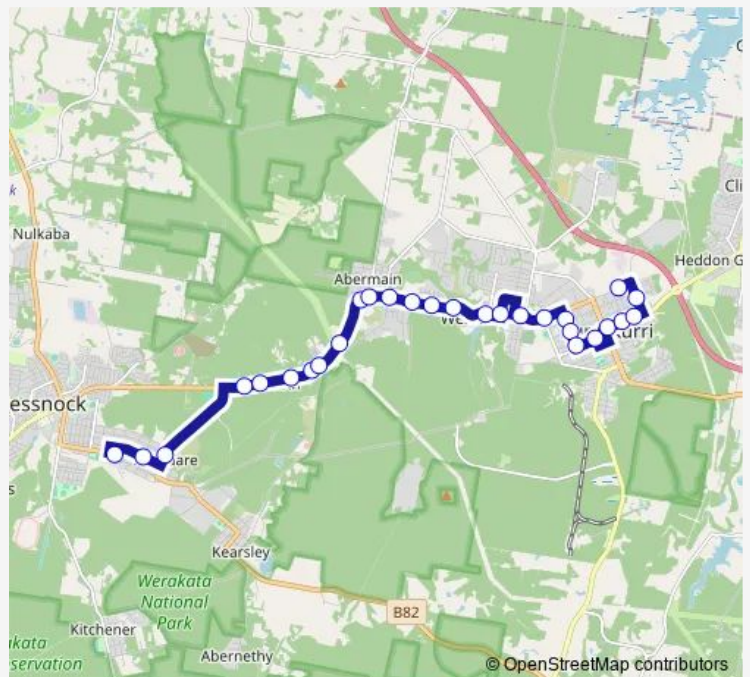

School Bus S890 Cessnock HS to Heddon Greta

[Go to website](#)

Direction

Cessnock High School, Aberdare Rd — Kurri Kurri High School, Northcote St

28 stops

[Open route schedule](#)

- Cessnock High School, Aberdare Rd
- Rawson St At Kearsley St
- Colliery St At Congewai St
- Cessnock Rd After Aberdare St
- Cessnock Rd At Kemp St
- Cessnock Rd Opp Henderson St
- Cessnock Rd Opp Fisher St
- Cessnock Rd Opp Northumberland St
- Cessnock Rd After Carrs Rd
- Cessnock Rd At Goulburn St
- Cessnock Rd At Bathurst St
- Cessnock Rd Opp Edgeworth David Memorial Park
- Cessnock Rd After Alfred St
- Cessnock Rd Before Church St
- Cessnock Rd Opp Date Av
- Cessnock Rd Before Kline St
- Station St Before First St
- First St Before Government Rd
- Northcote St Opp Boundary St
- Alexandra St At Deakin St
- Alexandra St After Aberdare St

Route schedule

Cessnock High School, Aberdare Rd — Kurri Kurri High School, Northcote St

Monday	—
Tuesday	—
Wednesday	14:10
Thursday	—
Friday	—
Saturday	—
Sunday	—

Route info

Direction: Cessnock High School, Aberdare Rd

Stops: 28

Trip Duration: 0 hour 30 min

S890 — Cessnock HS to Heddon Greta

Alexandra St Before Lang St

Rotary Park, Hampden St

Kurri Kurri Fire Station, Lang St

Lang St At Stanford St

Lang St At Greta St

Heddon St Opp Birralelee Park

Kurri Kurri High School, Northcote St

S890 School Bus time schedules and route maps are available in an offline PDF at busmaps.com. Use the busmaps.com website to see live bus times, train schedule or subway schedule, and step-by-step directions for all public transit in Maitland