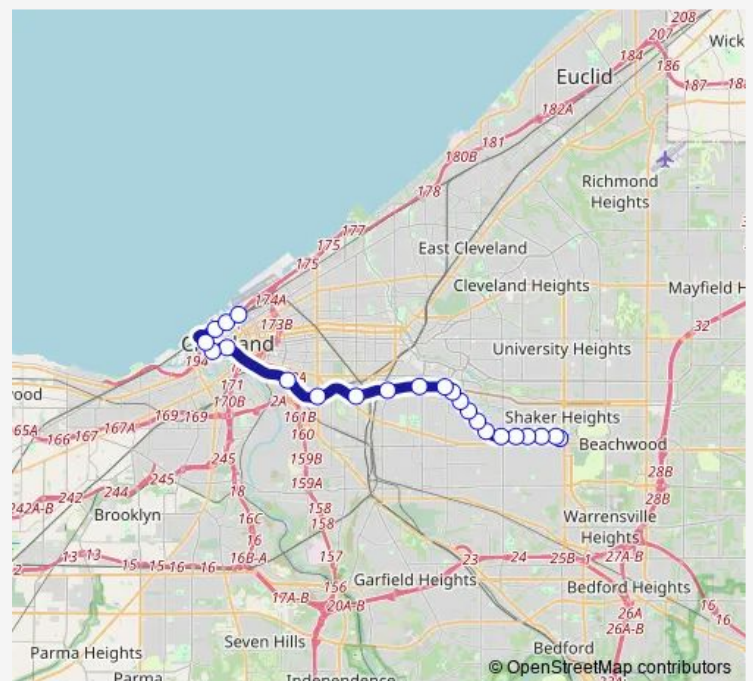

### Route schedule

VAN Aken & Warrensville Stn — South Harbor Station

Monday	04:06-00:49 <sup>+1</sup>
Tuesday	04:06-00:49 <sup>+1</sup>
Wednesday	04:06-00:49 <sup>+1</sup>
Thursday	04:06-00:49 <sup>+1</sup>
Friday	04:06-00:49 <sup>+1</sup>
Saturday	04:06-00:49 <sup>+1</sup>
Sunday	04:06-00:49 <sup>+1</sup>

### Route info

Direction: VAN Aken & Warrensville Stn

Stops: 23

Trip Duration: 0 hour 41 min

Blue/Green/Waterfront Lines

North Coast Station

South Harbor Station

**Direction**

## Route info

Direction: South Harbor Station

Stops: 23

Trip Duration: 0 hour 38 min

**Direction**

South Harbor Station — VAN Aken &amp; Warrensville Stn

23 stops

[Open route schedule](#)

## Route info

Direction: Green RD Station

Stops: 23

Trip Duration: 0 hour 40 min

Blue/Green/Waterfront Lines Tram time schedules and route maps are available in an offline PDF at [busmaps.com](https://busmaps.com). Use the [busmaps.com](https://busmaps.com) website to see live bus times, train schedule or subway schedule, and step-by-step directions for all public transit in Cleveland