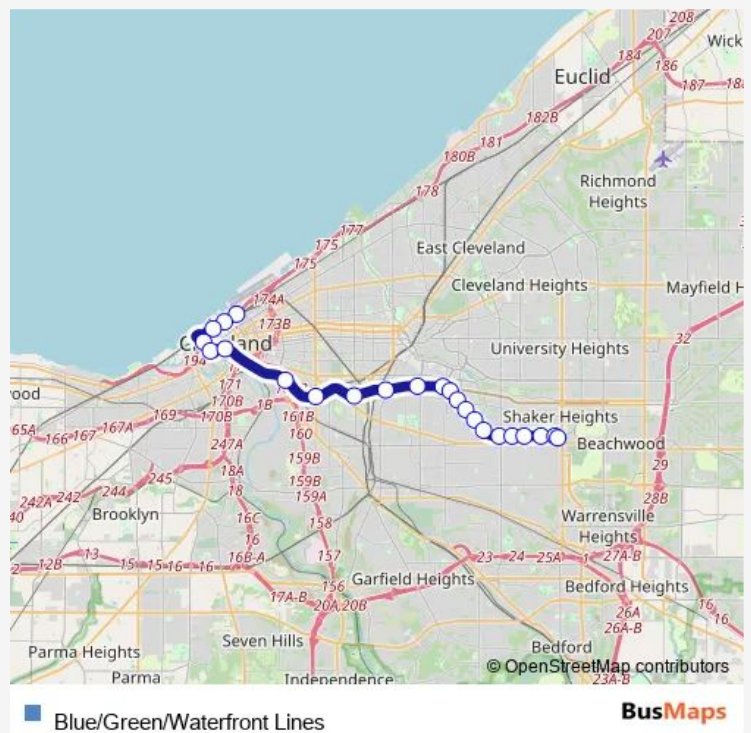

### Route schedule

VAN Aken & Warrensville Stn — SOUTH HARBOR STATION

Monday	04:06-00:49 <sup>+1</sup>
Tuesday	04:06-00:49 <sup>+1</sup>
Wednesday	04:06-00:49 <sup>+1</sup>
Thursday	04:06-00:49 <sup>+1</sup>
Friday	04:06-00:49 <sup>+1</sup>
Saturday	04:06-00:49 <sup>+1</sup>
Sunday	04:06-00:49 <sup>+1</sup>

### Route info

Direction: VAN Aken & Warrensville Stn

Stops: 23

Trip Duration: 0 hour 41 min

North Coast Station

SOUTH HARBOR STATION

**Direction**

SOUTH HARBOR STATION — Green RD Station

## Route info

Direction: SOUTH HARBOR STATION

Stops: 23

Trip Duration: 0 hour 38 min

**Direction**

SOUTH HARBOR STATION — VAN Aken &amp; Warrensville Stn

23 stops

[Open route schedule](#)

## Route info

Direction: SOUTH HARBOR STATION

Stops: 23

Trip Duration: 0 hour 38 min

**Direction**

Green RD Station — SOUTH HARBOR STATION

23 stops

[Open route schedule](#)