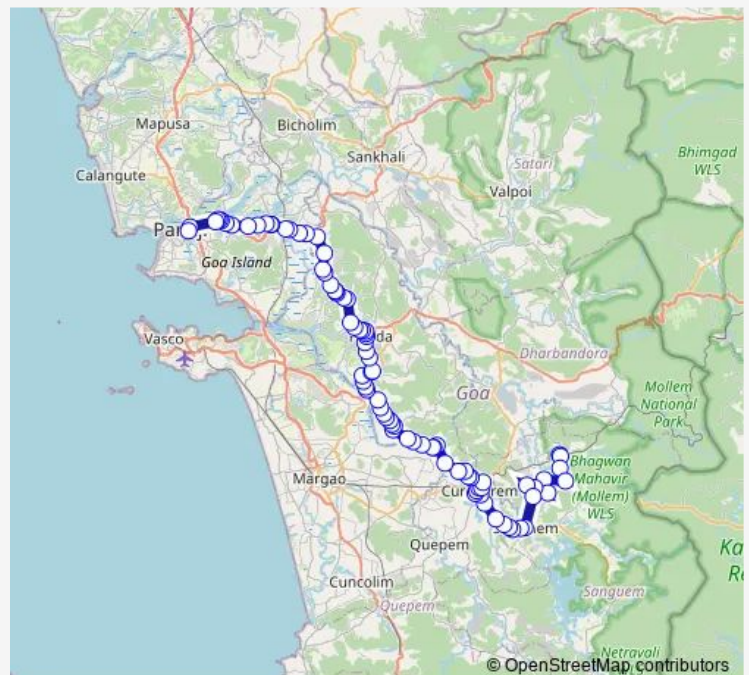

### Route info

Direction: Kalay

Stops: 84

Trip Duration: 2 hour 35 min

■ MRG199 — Panaji - Kalay

BusMaps

Sanvordem Petrol Pump

Capxem