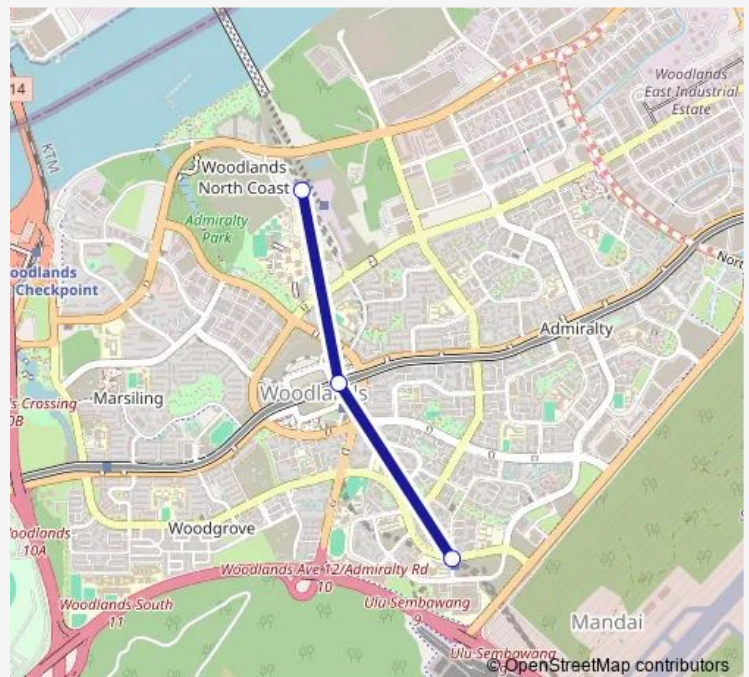

Metro Te ('Woodlands North', 'Woodlands South')

[Go to website](#)

Direction

Woodlands South — Woodlands North

3 stops

[Open route schedule](#)

Woodlands South

Woodlands

Saturday 06:00

Sunday 06:00

Route info

Direction: Woodlands South

Stops: 3

Trip Duration: 0 hour 5 min

■ Te — ('Woodlands North', 'Woodlands South')

Direction

Woodlands North — Woodlands South

3 stops

[Open route schedule](#)

Woodlands North

Woodlands

Woodlands South

Route schedule

Woodlands North — Woodlands South

Monday	06:00
Tuesday	06:00
Wednesday	06:00
Thursday	06:00
Friday	06:00
Saturday	06:00
Sunday	06:00

Route info

Direction: Woodlands North

Stops: 3

Trip Duration: 0 hour 5 min

The Metro time schedules and route maps are available in an offline PDF at busmaps.com. Use the busmaps.com website to see live bus times, train schedule or subway schedule, and step-by-step directions for all public transit in Johor Bahru