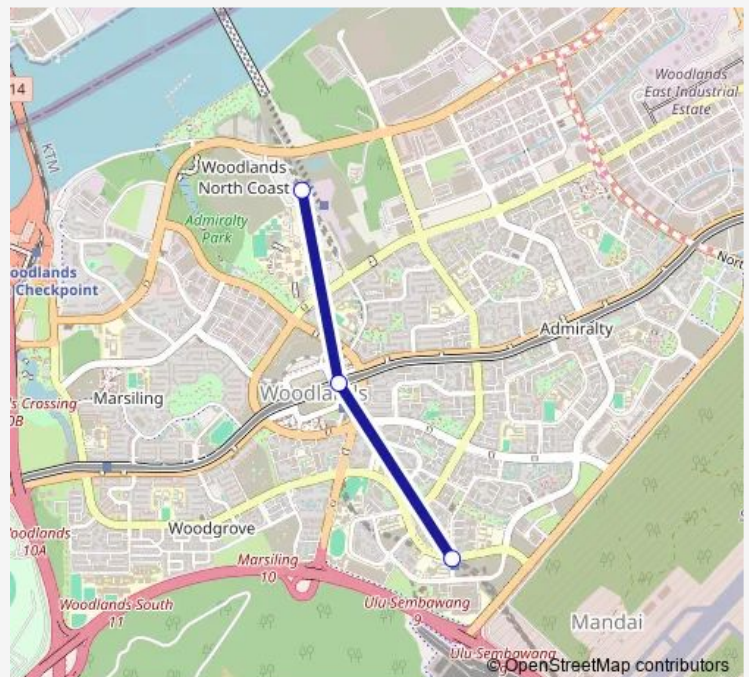

Metro TE ('Woodlands North', 'Woodlands South')

[Go to website](#)

Direction

WOODLANDS SOUTH — WOODLANDS NORTH

3 stops

[Open route schedule](#)

WOODLANDS SOUTH

WOODLANDS

Saturday 06:00

Sunday 06:00

Route info

Direction: WOODLANDS SOUTH

Stops: 3

Trip Duration: 0 hour 5 min

■ TE — ('Woodlands North', 'Woodlands South')

Direction

WOODLANDS NORTH — WOODLANDS SOUTH

3 stops

[Open route schedule](#)

WOODLANDS NORTH

WOODLANDS

WOODLANDS SOUTH

Route schedule

WOODLANDS NORTH — WOODLANDS SOUTH

Monday	06:00
Tuesday	06:00
Wednesday	06:00
Thursday	06:00
Friday	06:00
Saturday	06:00
Sunday	06:00

Route info

Direction: WOODLANDS NORTH

Stops: 3

Trip Duration: 0 hour 5 min

TE Metro time schedules and route maps are available in an offline PDF at busmaps.com. Use the busmaps.com website to see live bus times, train schedule or subway schedule, and step-by-step directions for all public transit in Johor Bahru