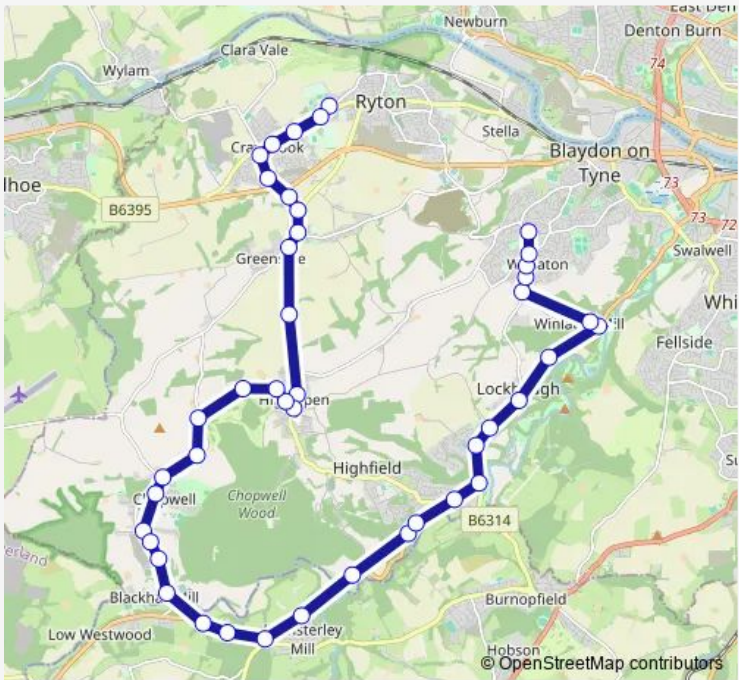

Bus S868 Thorp Academy - Winlaton Mill

[Go to website](#)

Direction
 Thorp Academy — Winlaton Bus Station
 44 stops
[Open route schedule](#)

- Thorp Academy
- Main Road-Barmoor Terrace
- Main Street-Meadow Lane
- Main Street - Kepier Chare
- Greenside Road-Jubilee Terrace
- Greenside Road - Westwood View
- Greenside Road
- Greenside Road-Church
- Woodside Lane-Heathfield Gardens
- Spenn Lane
- Spenn Lane
- Collingdon Road-Post Office
- Collingdon Road - Hookergate Lane
- Glossop Street-Roseview Cottage
- Glossop Street-East Street
- Clayton Terrace Road-Townley Terrace
- Horsegate Bank
- Derwent View
- Hall Road-West View
- Derwent Street
- Mill Road-Chopwell Farm

Route schedule
 Thorp Academy — Winlaton Bus Station

Monday	15:55
Tuesday	15:55
Wednesday	15:55
Thursday	15:55
Friday	15:55
Saturday	—
Sunday	—

Route info
 Direction: Thorp Academy
 Stops: 44
 Trip Duration: 0 hour 37 min

■ S868 — Thorp Academy - Winlaton Mill **BusMaps**

Mill Road

Mill Road-East Terrace

Chopwell Road - Connolly Terrace

Derwent Cote Farm

Second Lodge

Hagg Farm

High Hamsterley Road

Lintzford

Dipwood Road-Bowes Lyon Close

Dipwood Road-Orchard Road

Station Road - Stirling Lane

Station Road-Hollydene

Lockhaugh Road-Dominies Close

Lockhaugh Road-Hollin Hill Lane

Lockhaugh Road-Thornley Lane