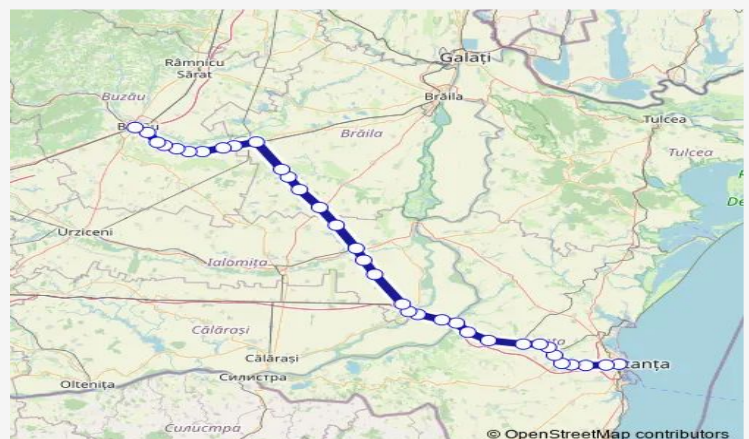

Tuesday 07:14-17:49

Wednesday 07:14-17:49

Thursday 07:14-17:49

Friday 07:14-17:49

Saturday 07:14-17:49

Sunday 07:14-17:49

Route info

Direction: Constanța

Stops: 34

Trip Duration: 3 hour 49 min

Movila Hm.

Platonești h.

Țândărei

Murgeanca Hm.

Spicu

Dudești Hm.