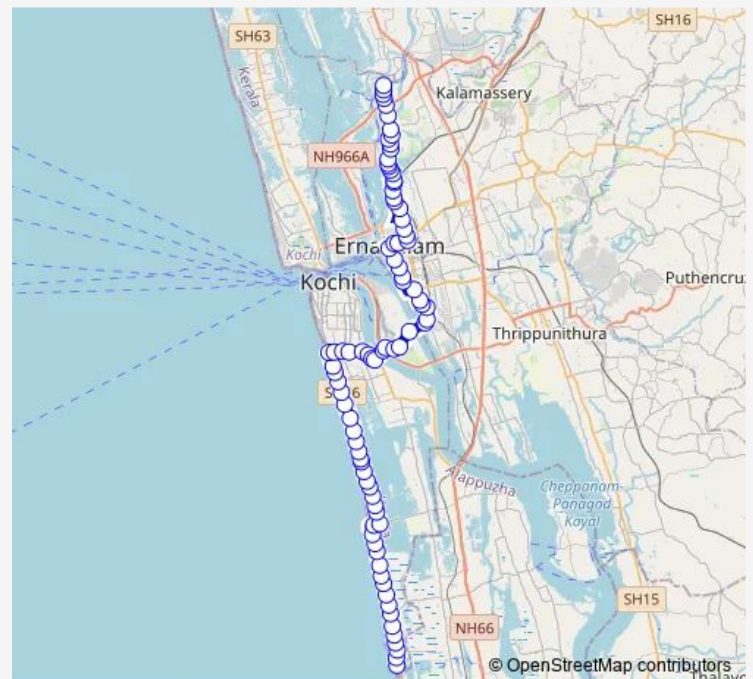

Thursday 06:00

Friday 06:00

Saturday 06:00

Sunday 06:00

Route info

Direction: Chellanam

Stops: 86

Trip Duration: 1 hour 50 min