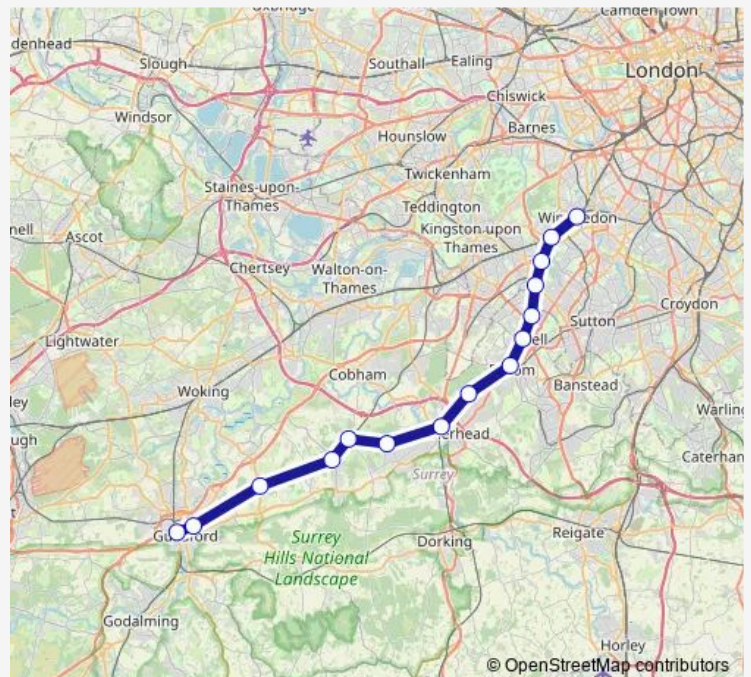

Wednesday 23:07

Thursday 23:07

Friday 23:07

Saturday 23:37

Sunday 08:50-22:50

Route info

Direction: Guildford

Stops: 14

Trip Duration: 0 hour 46 min

■ Sw:Gld->Wim — SW train service from GLD to Wim

Direction

Guildford — Wimbledon

15 stops

[Open route schedule](#)

Guildford

London Road (Guildford)

Stoneleigh

Worcester Park

Motspur Park

Raynes Park

Wimbledon

Route schedule

Guildford — Wimbledon

Monday	—
Tuesday	—
Wednesday	—
Thursday	—
Friday	23:46
Saturday	06:28-23:46
Sunday	—