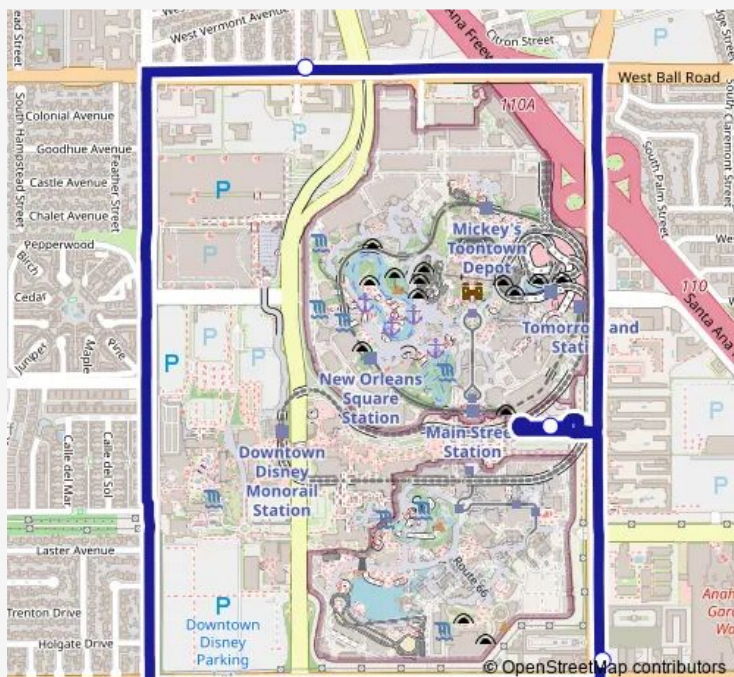

### Route schedule

Ball & Flore — Ball & Flore

Monday	18:30-00:10 <sup>+1</sup>
Tuesday	18:30-00:10 <sup>+1</sup>
Wednesday	18:30-00:10 <sup>+1</sup>
Thursday	18:30-00:10 <sup>+1</sup>
Friday	18:30-00:10 <sup>+1</sup>
Saturday	18:30-00:10 <sup>+1</sup>
Sunday	18:30-00:10 <sup>+1</sup>

### Route info

Direction: Ball & Flore

Stops: 7

Trip Duration: 0 hour 20 min

Katella Line — 09 Katella Line

**Direction**

Ball &amp; Flore — Ball &amp; Flore

8 stops

[Open route schedule](#)

Ball &amp; Flore

Best Western Pavilions

Best Western Stovall's Inn

Westin Stop

Harbor NB &amp; Convention Way

Harbor NB &amp; Katella

Disneyland Main Transportation Center - 09

Ball &amp; Flore

**Route schedule**

Ball &amp; Flore — Ball &amp; Flore

Monday	06:30-09:30
Tuesday	06:30-09:30
Wednesday	06:30-09:30
Thursday	06:30-09:30
Friday	06:30-09:30
Saturday	06:30-09:30
Sunday	06:30-09:30