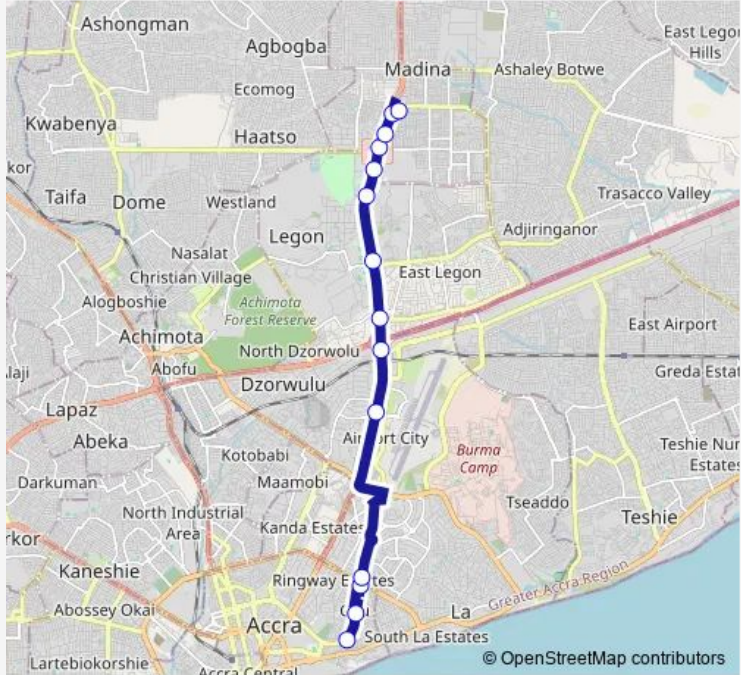

Bus 456A Osu Blow Up to Madina Station

[Go to website](#)

Direction
Terminal Osu Blow Up — Terminal Madina Station

14 stops

[Open route schedule](#)

- Terminal Osu Blow Up
- Papaye 002
- Freedom
- Police Hospital
- Airport First
- Spanner
- Shiashie
- Okponglo 275
- Legon 2nd 456
- Pre Sec
- Atomic Second
- Firestone
- Masalachi 081
- Terminal Madina Station

Route schedule
Terminal Osu Blow Up — Terminal Madina Station

Monday	13:14
Tuesday	13:14
Wednesday	13:14
Thursday	13:14
Friday	13:14
Saturday	13:14
Sunday	13:14

Route info

Direction: Terminal Osu Blow Up

Stops: 14

Trip Duration: 0 hour 59 min

■ 456A — Osu Blow Up to Madina Station **BusMaps**

456A Bus time schedules and route maps are available in an offline PDF at busmaps.com. Use the busmaps.com website to see live bus times, train schedule or subway schedule, and step-by-step directions for all public transit in Accra