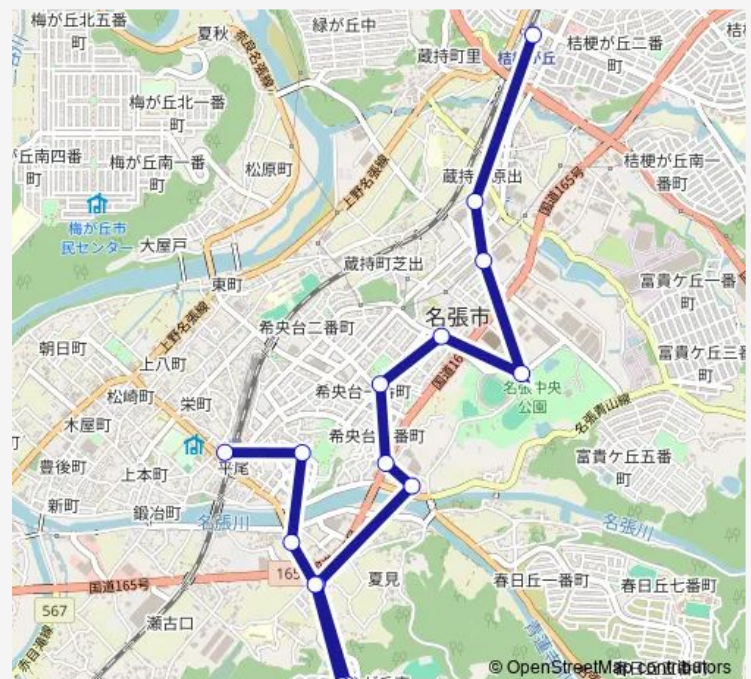

国道百合が丘

沖津藻大橋

図書館

名張駅西口

Route schedule

桔梗が丘駅前 — 名張駅西口

Monday 08:50-18:02

Tuesday 08:50-18:02

Wednesday 08:50-18:02

Thursday 08:50-18:02

Friday 08:50-18:02

Saturday —

Sunday —

Route info

Direction: 桔梗が丘駅前

Stops: 16

Trip Duration: 0 hour 33 min

ナッキー号 Bus time schedules and route maps are available in an offline PDF at busmaps.com. Use the busmaps.com website to see live bus times, train schedule or subway schedule, and step-by-step directions for all public transit in Nabari