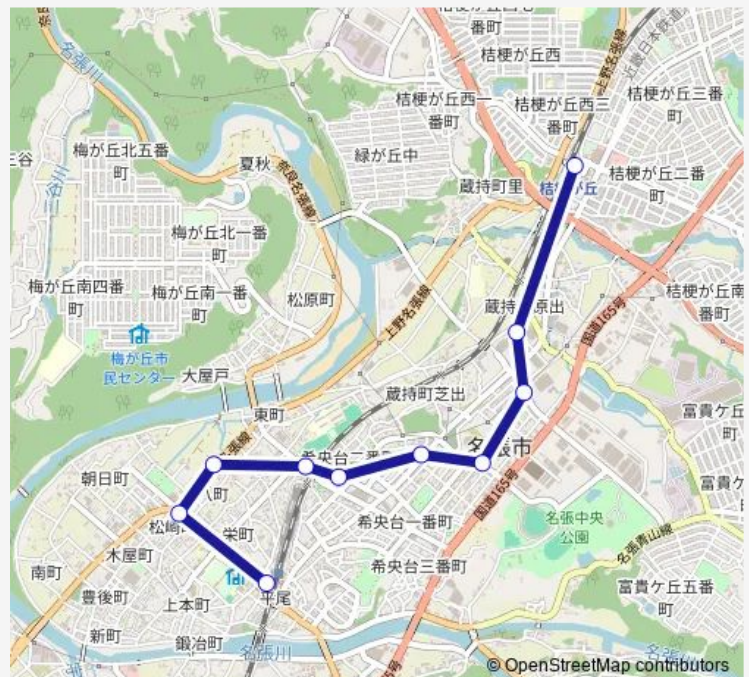

### Direction

名張駅西口 — 桔梗が丘駅前

10 stops

[Open route schedule](#)

名張駅西口

松崎町

上八町

名張高校西

### Route schedule

名張駅西口 — 桔梗が丘駅前

Monday 08:05-17:20

Tuesday 08:05-17:20

Wednesday 08:05-17:20

Thursday 08:05-17:20

Friday 08:05-17:20

Saturday —

### Route info

Direction: 名張駅西口

Stops: 10

Trip Duration: 0 hour 18 min

ナッキー号 Bus time schedules and route maps are available in an offline PDF at [busmaps.com](https://busmaps.com). Use the [busmaps.com](https://busmaps.com) website to see live bus times, train schedule or subway schedule, and step-by-step directions for all public transit in Nabari