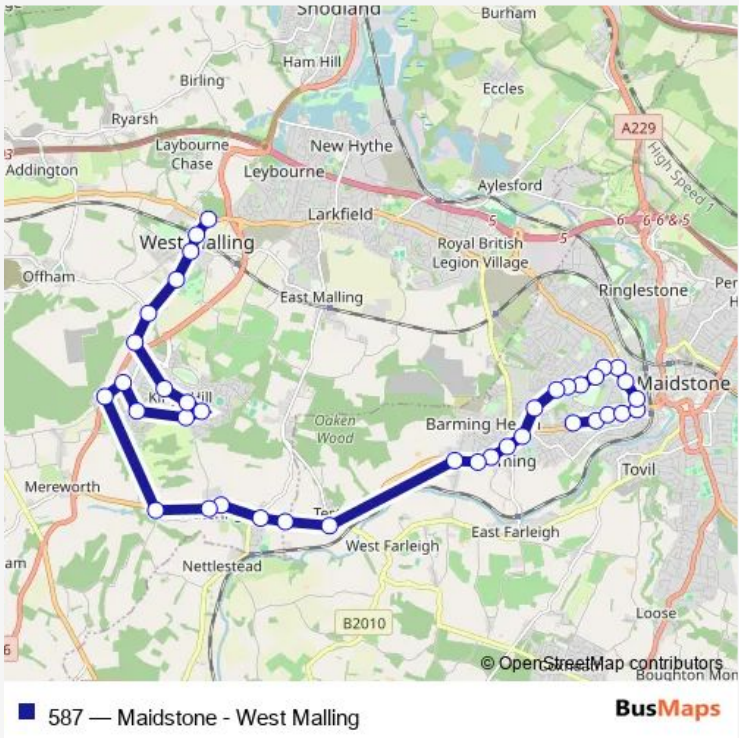

Bus 587 Maidstone - West Malling

[Go to website](#)

Direction
 Town Hill Roundabout — The Cannon
 37 stops
[Open route schedule](#)

- Town Hill Roundabout
- Town Hill
- High Street
- Manor Park Country Park
- St Leonard's Street
- Teston Road
- King Hill
- Tower View
- Asda
- Baxter Way
- Bovarde Avenue
- Melrose Avenue
- Forest Way
- Gibson Drive
- Typhoon Road
- Pizien Well Road
- Old Road
- Church
- The Wateringbury
- Valley Court
- The Street

Route schedule
 Town Hill Roundabout — The Cannon

Monday	07:27
Tuesday	07:27
Wednesday	07:27
Thursday	07:27
Friday	07:27
Saturday	—
Sunday	—

Route info
 Direction: Town Hill Roundabout
 Stops: 37
 Trip Duration: 0 hour 53 min

Saxon Mews

Warden Close

Court Drive

Queen's Avenue

Somerfield Hospital

Bower Mount Road

Rocky Hill

The Cannon

Stops: 38

Trip Duration: 0 hour 55 min

Typhoon Road

Gibson Drive

Forest Way

Melrose Avenue

Bovarde Avenue

Baxter Way