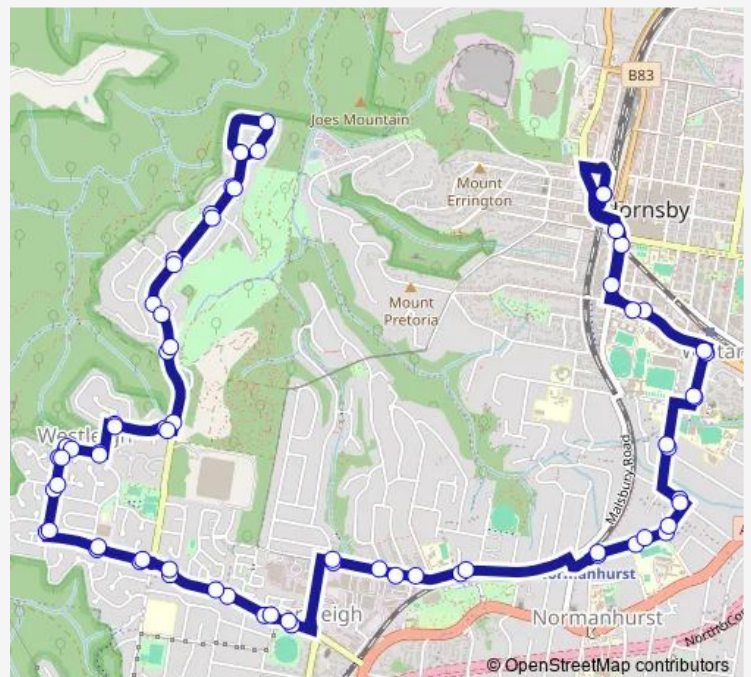

Duffy Av Opp Tomah Pl

Duffy Av Opp Westleigh Shops

Elouera Rd Before Carbeen Rd

Elouera Rd At Duneba Dr

Route schedule

Hornsby Station, Stand D — Hornsby Station, Stand D

Monday 06:01-21:10

Tuesday 06:01-21:10

Wednesday 06:01-21:10

Thursday 06:01-21:10

Friday 06:01-21:10

Saturday 08:25-17:06

Sunday 08:39-17:39

Route info

Direction: Hornsby Station, Stand D

Stops: 68

Trip Duration: 0 hour 44 min

587 — Hornsby to Westleigh (Loop Service)

Elouera Rd After Westleigh Dr

Elouera Rd Before Eucalyptus Dr

Elouera Rd At Eucalyptus Dr

Corang Rd After Eucalyptus Dr

Corang Rd Before Quarter Sessions Rd

Wednesday 07:45

Thursday 07:45

Friday 07:45

Saturday —

Sunday —

Route info

Direction: Hornsby Station, Stand D

Stops: 67