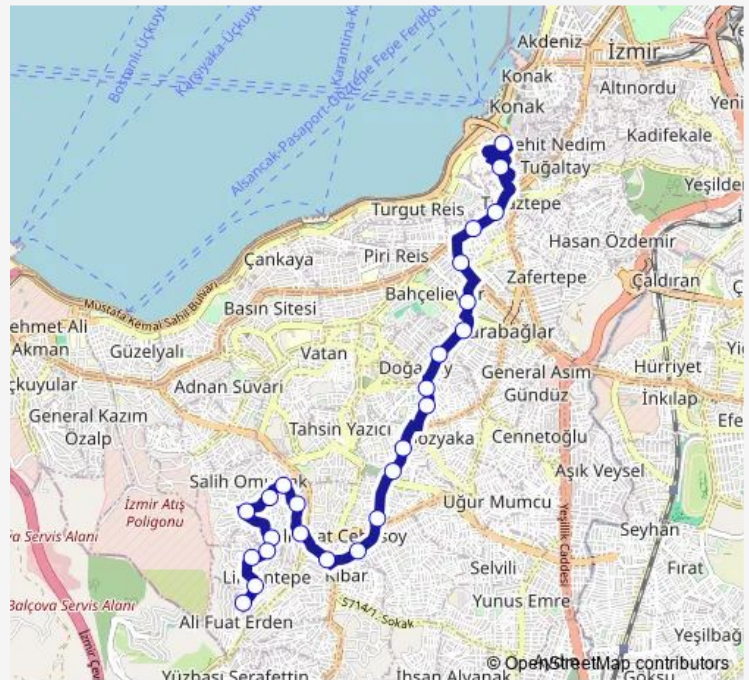

Spotçular

Route schedule

Limontepe — Bahribaba

Monday 06:00-23:10

Tuesday 06:00-23:10

Wednesday 06:00-23:10

Thursday 06:00-23:10

Friday 06:00-23:10

Saturday 06:00-23:10

Sunday 06:00-23:20

Route info

Direction: Limontepe

Stops: 26

Trip Duration: 0 hour 44 min

587 — Limontepe - Konak

BusMaps

Osman Öksüz Parkı

Altıntaş

Bayramyeri

Kız Yurdu

Bahribaba

Direction

Bahribaba — Limontepe

25 stops