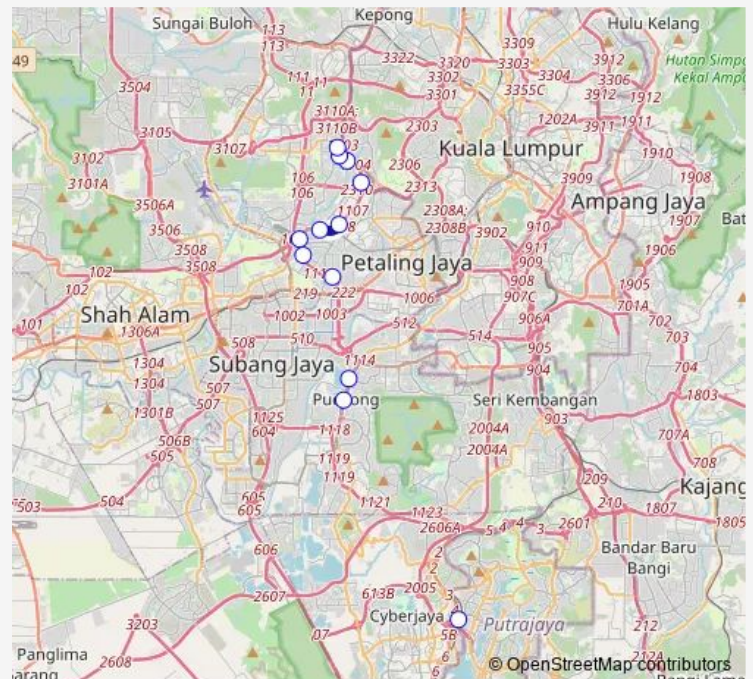

Jusco One Utama, Dataran Bandar Utama

Hab Bas Bandar Utama, Central Park Avenue

Route schedule

Putrajaya Sentral — Hab Bas Bandar Utama, Central Park Avenue

Monday 06:00

Tuesday 06:00

Wednesday 06:00

Thursday 06:00

Friday 06:00

Saturday 06:00

Sunday 06:00

Route info

Direction: Putrajaya Sentral

Stops: 12

Trip Duration: 17 hour 0 min

■ U43 — Putrajaya Sentral

Direction

Hab Bas Bandar Utama, Central Park Avenue — Putrajaya Sentral

9 stops

[Open route schedule](#)

Hab Bas Bandar Utama, Central Park Avenue

Simpang Ttdi (1), Ldp

SMK Damansara Utama, Ldp

Stesen LRT Kelana Jaya, Ldp

Tuesday 06:00

Wednesday 06:00

Thursday 06:00

Friday 06:00

Saturday 06:00

Sunday 06:00

Route info

Direction: Hab Bas Bandar Utama, Central Park Avenue