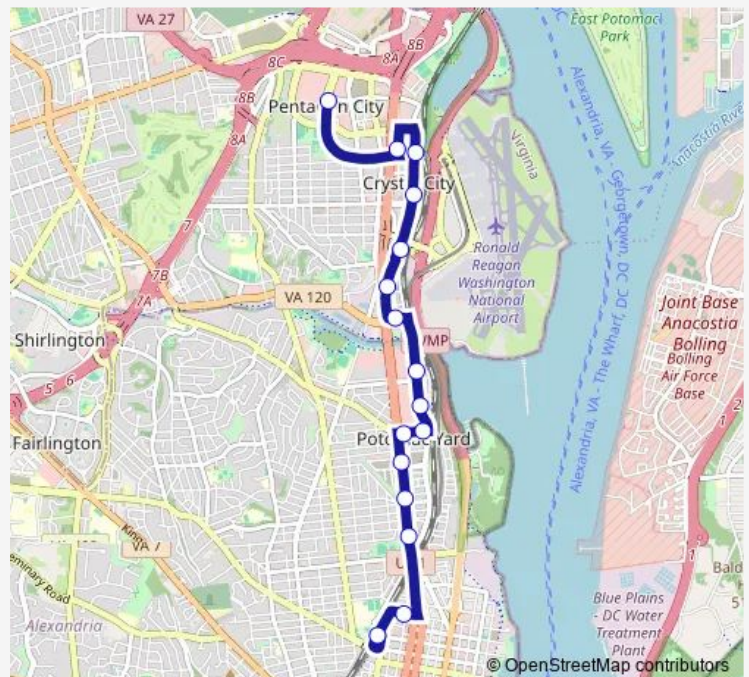

33 St S+Crystal City Transitway

Crystal City Transitway+27 St S

Crystal Dr+23 St S

Crystal Dr+18 St S

Crystal City+Bay C

Pentagon City+Bay C

Route schedule

Braddock Rd Station+Bay B — Pentagon City+Bay C

Monday 05:30-22:30

Tuesday 05:30-22:00

Wednesday 05:30-22:00

Thursday 05:30-22:30

Friday 05:30-22:00

Saturday 06:30-22:30

Sunday 07:30-22:00

Route info

Direction: Braddock Rd Station+Bay B

Stops: 16

Trip Duration: 0 hour 22 min

Mw1 — Metroway-Potomac Yard

**Direction**

Pentagon City+Bay C — Braddock Rd Station+Bay B

15 stops

[Open route schedule](#)

## Route schedule

Pentagon City+Bay C — Braddock Rd Station+Bay B

Monday 05:35-22:37

Tuesday 05:35-22:00

Wednesday 05:35-22:00

Thursday 05:35-22:37

Friday 05:35-22:00

Saturday 06:30-22:37