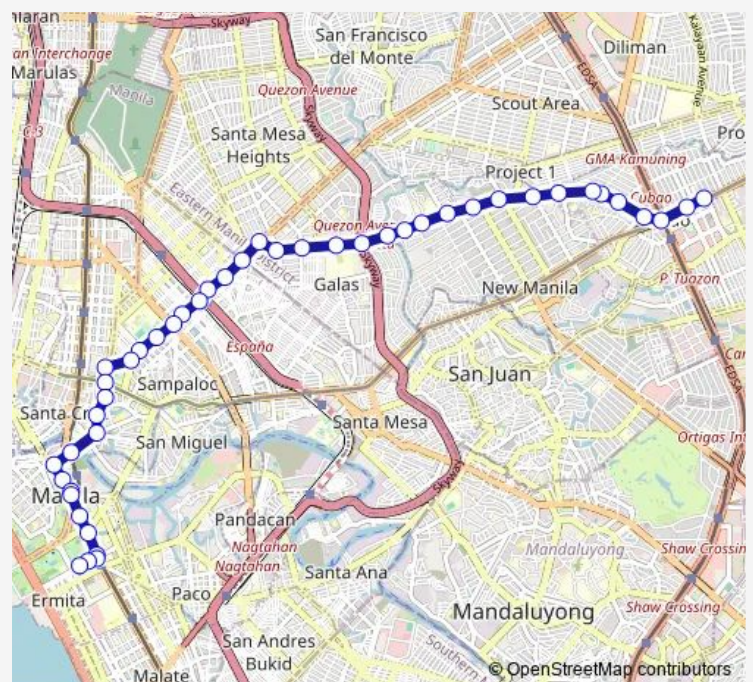

Route schedule

General Romulo Ave / Aurora Blvd Intersection, Quezon City, Manila — T.M. Kalaw, Manila

Monday	00:00
Tuesday	00:00
Wednesday	00:00
Thursday	00:00
Friday	00:00
Saturday	00:00
Sunday	00:00

Route info

Direction: General Romulo Ave / Aurora Blvd Intersection, Quezon City, Manila

Stops: 45

Trip Duration: 0 hour 56 min

■ Cubao-TM Kalaw

Gregorio Araneta Ave / Eulogio Rodriguez Sr Ave Intersection, Quezon City, Manila