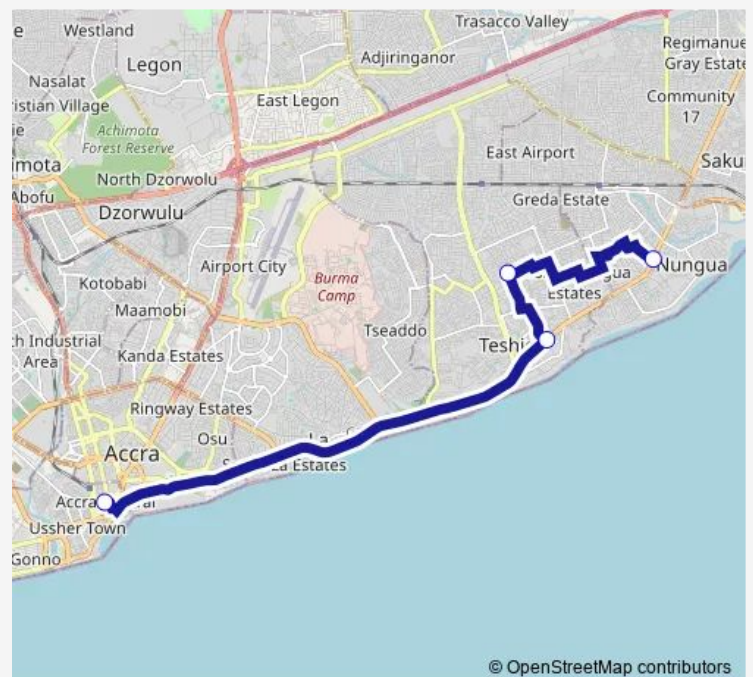

Terminal Nungua Station

Route schedule

Terminal Rawlings Park — Terminal Nungua Station

Monday 12:08

Tuesday 12:08

Wednesday 12:08

Thursday 12:08

Friday 12:08

Saturday 12:08

Sunday 12:08

Route info

Direction: Terminal Rawlings Park

Stops: 4

Trip Duration: 0 hour 44 min

© OpenStreetMap contributors

■ 469A — Rawlings Park to Nungua Station