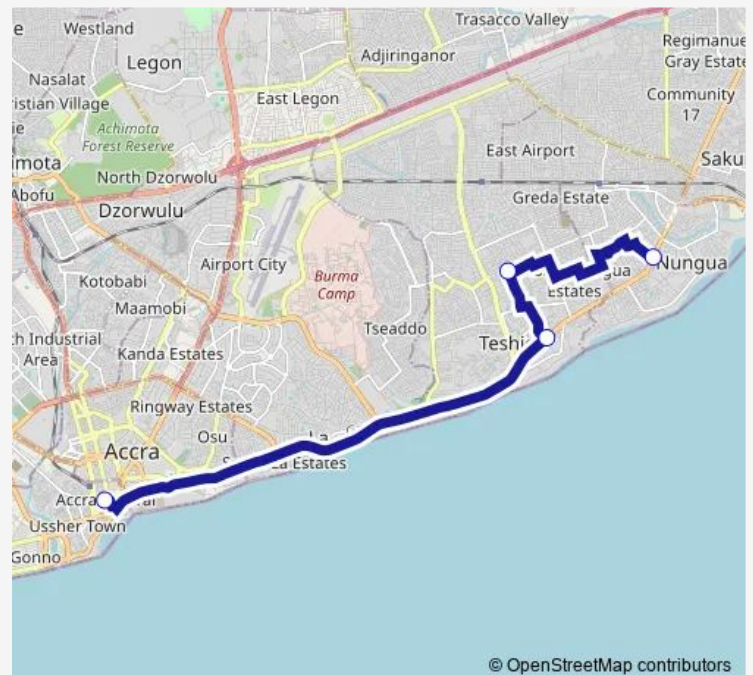

Bus 469a Rawlings Park to Nungua Station

[Go to website](#)

Direction

Terminal Rawlings Park — Terminal Nungua Station

4 stops

[Open route schedule](#)

Terminal Rawlings Park

Mobil 425

Friday 12:08

Saturday 12:08

Sunday 12:08

Route info

Direction: Terminal Rawlings Park

Stops: 4

Trip Duration: 0 hour 44 min

© OpenStreetMap contributors