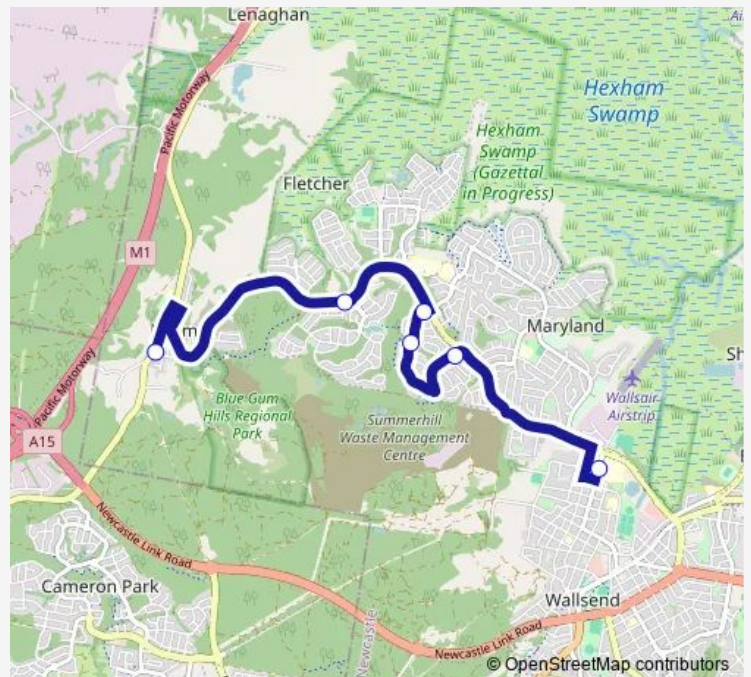

Bottlebrush Bvd At Sandalwood Av

Churnwood Dr Before Cottonwood Ch

Fletcher Village Shopping Centre, Churnwood Dr

Minmi Rd After Britannia Bvd

Woodford St At Bell St

Route schedule

Callaghan College Wallsend Campus, Macquarie St — Woodford St At Bell St

Monday	—
Tuesday	—
Wednesday	—
Thursday	—
Friday	13:35
Saturday	—
Sunday	—

Route info

Direction: Callaghan College Wallsend Campus, Macquarie St

Stops: 6

Trip Duration: 0 hour 18 min

6237 — Wallsend HS to Minmi Terminus