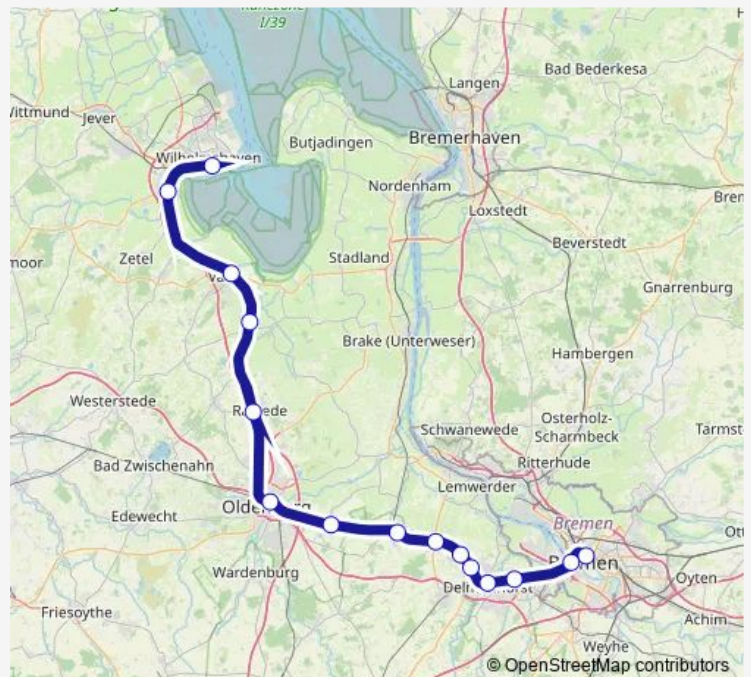

### Direction

Bremen Hbf — Wilhelmshaven Hbf

15 stops

[Open route schedule](#)

Bremen Hbf

Bremen Neustadt

Heidkrug

Delmenhorst

Varel

Sande(Kr Friesland)

Wilhelmshaven Hbf

### Route schedule

Bremen Hbf — Wilhelmshaven Hbf

Monday 00:15-23:15

Tuesday 00:15-23:15

Wednesday 00:15-23:15

Thursday 00:15-23:15

Friday 00:15-23:15

Saturday 00:15-23:15

### Route info

Direction: Bremen Hbf

Stops: 15

Trip Duration: 1 hour 19 min

■ RS3

BusMaps