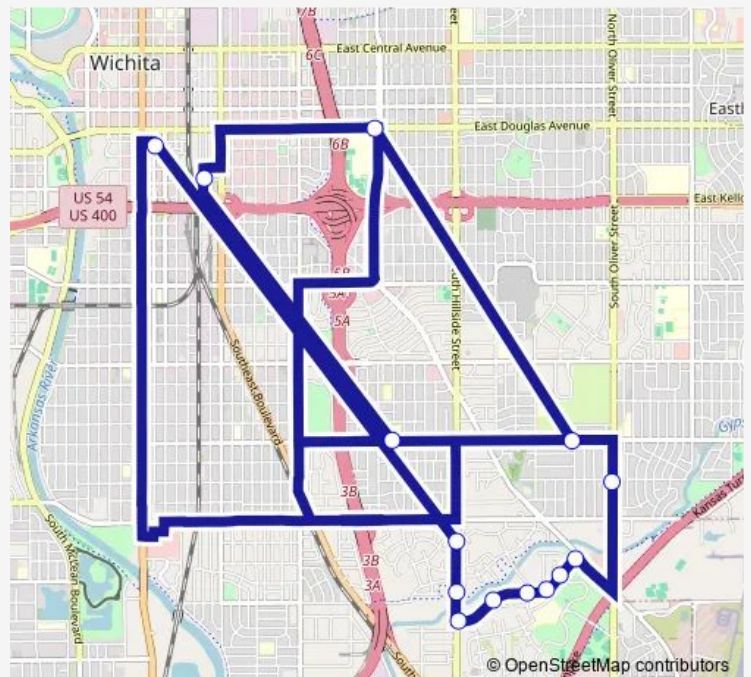

Ross Pkwy and Jewett Ib

Ross Parkway and Fees Inbound

Ross Pkwy and Roosevelt Ib

Ross Pkwy and Leahy Ct Ib

Ross Pkwy and Hillside Ib

Hillside and Roseberry

Hillside and Cesna Ib

Douglas and Grove Ob

Route schedule

Transit Operations Center — Douglas and Grove Ob

Monday 07:13

Tuesday 07:13

Wednesday 07:13

Thursday 07:13

Friday 07:13

Saturday —

Sunday —

Route info

Direction: Transit Operations Center

Stops: 12

Trip Duration: 0 hour 32 min

Direction

Transit Operations Center — Transit Center

14 stops

[Open route schedule](#)

Transit Operations Center

Douglas and Grove Ob

Mead Middle School

Mt. Vernon and Crestway Ob

Oliver and Kinkaid Ob

Ross Pkwy and Geo Wash Blvd Ib

Ross Pkwy and Jewett Ib