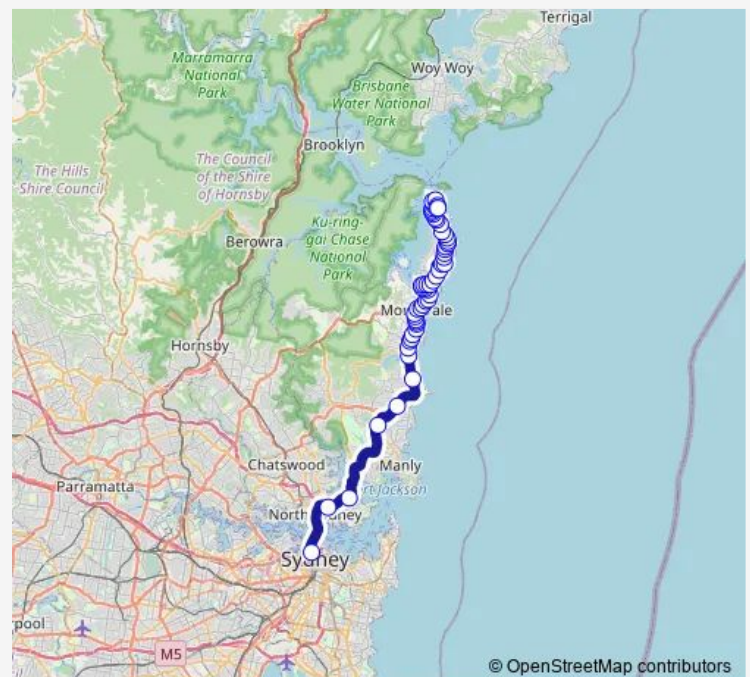

Mona Vale B-Line, Barrenjoey Rd

Barrenjoey Rd After Darley St

Barrenjoey Rd At Bassett St

### Route schedule

Wynyard Station, Carrington St, Stand C — Ocean PI At Ocean Rd

Monday	08:13-00:15 <sup>+1</sup>
Tuesday	08:13-00:15 <sup>+1</sup>
Wednesday	08:45-00:15 <sup>+1</sup>
Thursday	08:45-00:15 <sup>+1</sup>
Friday	08:45-00:15 <sup>+1</sup>
Saturday	08:13-00:33 <sup>+1</sup>
Sunday	08:13-23:11

### Route info

Direction: Wynyard Station, Carrington St, Stand C

Stops: 57

Trip Duration: 1 hour 29 min

Barrenjoey Rd At Waterview St

Barrenjoey Rd After Phillip Rd

Barrenjoey Rd Opp Karloo Pde

Beaconsfield St After Barrenjoey Rd

Beaconsfield St Opp Newport Public School

Newport Anchorage Marina, Beaconsfield St

Dearin Reserve, Kalinya St

Gladstone Rd At King St

Gladstone Rd At Woolcott St

Newport Park, Gladstone Rd

Barrenjoey Rd Before Robertson Rd