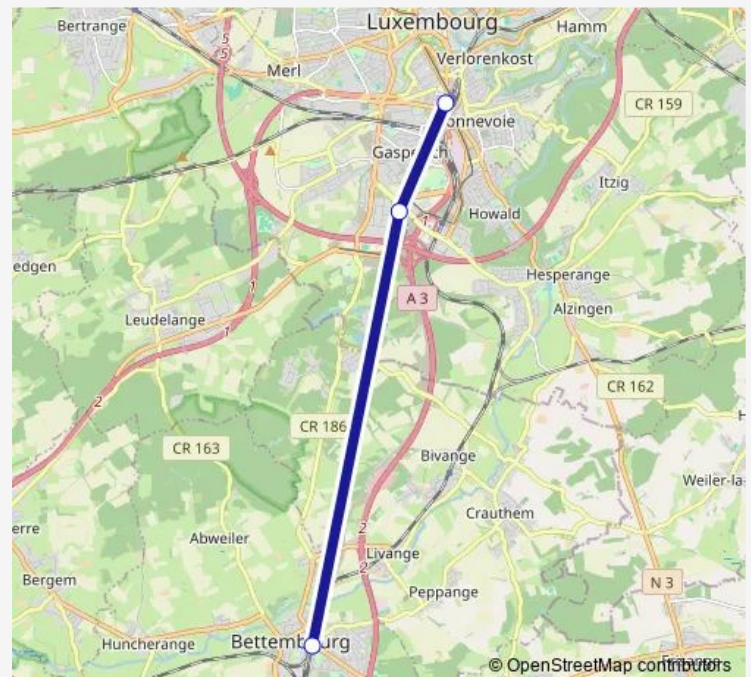

## Bus L90

[Go to website](#)

### Direction

Bettembourg, Gare — Luxembourg, Gare Routière Cfl

3 stops

[Open route schedule](#)

Bettembourg, Gare

Gasperich, Hildegard von Bingen

Luxembourg, Gare Routière Cfl

### Route schedule

Bettembourg, Gare — Luxembourg, Gare Routière Cfl

Monday —

Tuesday —

Wednesday —

Thursday —

Friday 24:19<sup>+1</sup>

Saturday 07:19-00:19<sup>+1</sup>

### Route info

Direction: Bettembourg, Gare

Stops: 3

Trip Duration: 0 hour 27 min

■ L90