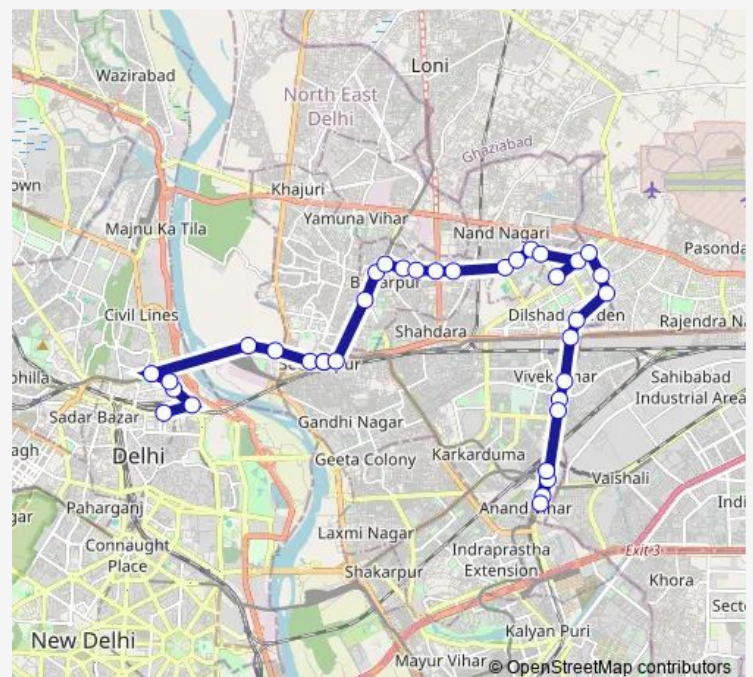

### Route schedule

Old Delhi Railway Station — Anand Vihar Isbt Terminal

Monday 22:30

Tuesday 22:30

Wednesday 22:30

Thursday 22:30

Friday 22:30

Saturday 22:30

### Route info

Direction: Old Delhi Railway Station

Stops: 36

Trip Duration: 1 hour 27 min

0205(NS)Up

Sunder Nagri

Tahir Pur

Anand Gram

Isbt Anand Vihar

Maharaj Pur Check Post

Gazipur Depot

Anand Vihar Isbt Terminal

0205(NS)Up Bus time schedules and route maps are available in an offline PDF at [busmaps.com](http://busmaps.com). Use the [busmaps.com](http://busmaps.com) website to see live bus times, train schedule or subway schedule, and step-by-step directions for all public transit in Delhi