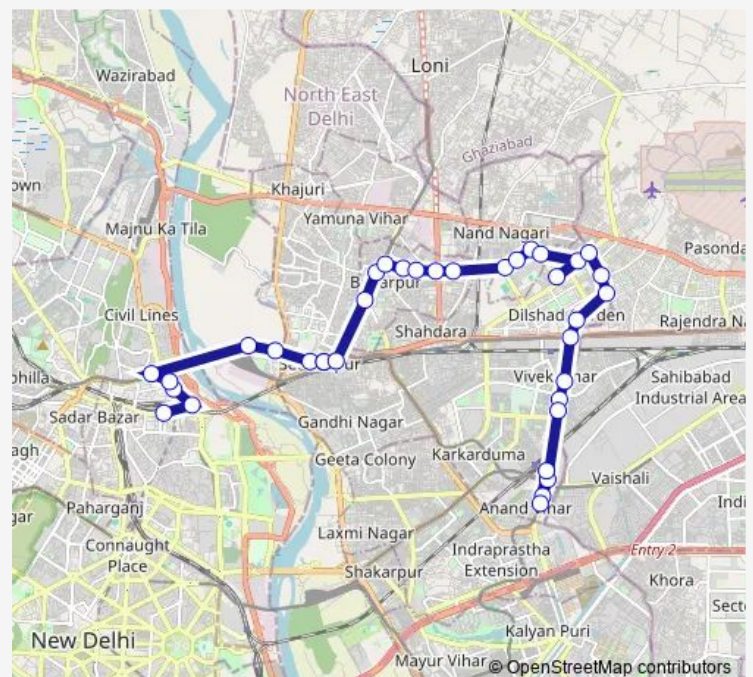

### Route schedule

Old Delhi Railway Station — Anand Vihar ISBT Terminal

Monday 22:30

Tuesday 22:30

Wednesday 22:30

Thursday 22:30

Friday 22:30

Saturday 22:30

### Route info

Direction: Old Delhi Railway Station

Stops: 36

Trip Duration: 1 hour 27 min

0205(NS)Up

Sunder Nagri

Tahir Pur

Anand Gram

ISBT Anand Vihar

Maharaj Pur Check Post

Gazipur Depot

Anand Vihar ISBT Terminal

0205(NS)Up Bus time schedules and route maps are available in an offline PDF at [busmaps.com](https://busmaps.com). Use the [busmaps.com](https://busmaps.com) website to see live bus times, train schedule or subway schedule, and step-by-step directions for all public transit in Delhi