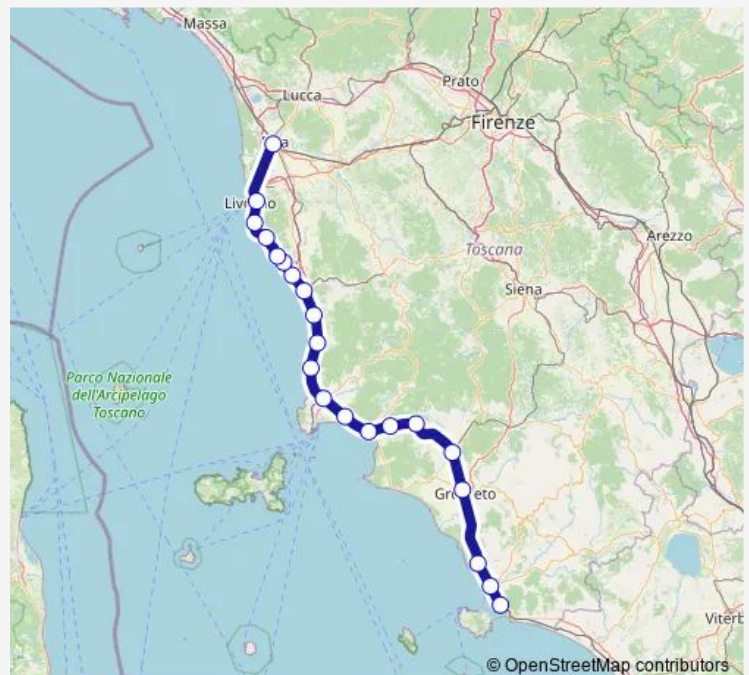

Wednesday 06:32-18:12

Thursday 06:32-18:12

Friday 06:32-18:12

Saturday 06:32-17:24

Sunday 10:53-18:12

Route info

Direction: Piomb.Bin.Mare

Stops: 15

Trip Duration: 2 hour 18 min

Pisa - Livorno - Grosseto (Rm)

Direction

Pisa C.Le — Grosseto

17 stops

[Open route schedule](#)

Pisa C.Le

Livorno C.Le