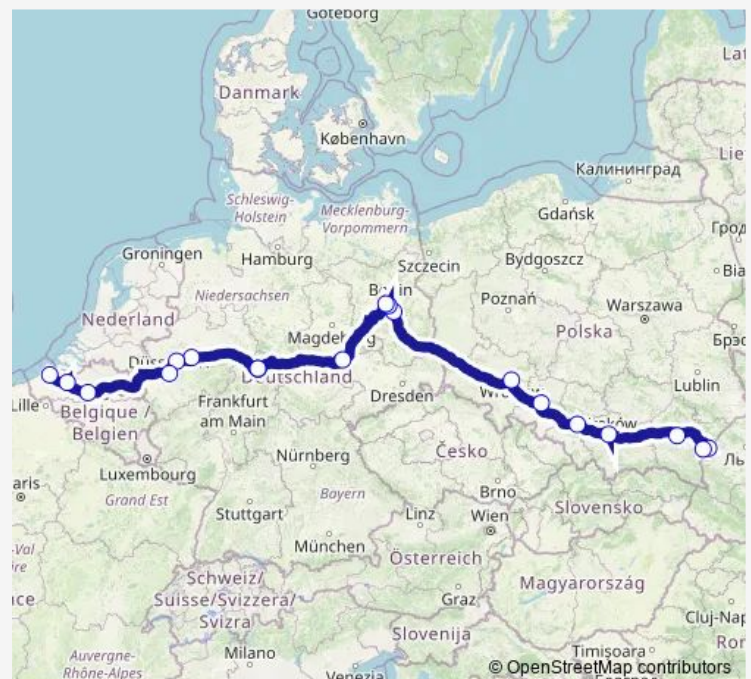

Halle (Saale) central bus station

Kassel Wilhelmshöhe Pre-Waypoint

Kassel (Wilhelmshöhe train station)

Kassel Post-Waypoint

Dortmund central bus station

Essen central train station (Freiheit)

Düsseldorf central bus station

Thursday 14:35-15:35

Friday 14:35-15:35

Saturday 14:35-15:35

Sunday 14:35-15:35

Route info

Direction: Medyka, Border Crossing

Stops: 20

Trip Duration: 28 hour 10 min

FlixBus N1360B — Medyka - Berlin - Bruges

Direction

Bruges (Station Brugge) — Medyka, Border Crossing

20 stops

[Open route schedule](#)

Bruges (Station Brugge)

Ghent Dampoort (Bus parking)

Brussels-North train station

Düsseldorf central bus station

Essen central train station (Freiheit)

Dortmund central bus station

Kassel Wilhelmshöhe Pre-Waypoint

Kassel (Wilhelmshöhe train station)

Kassel Post-Waypoint

Halle (Saale) central bus station