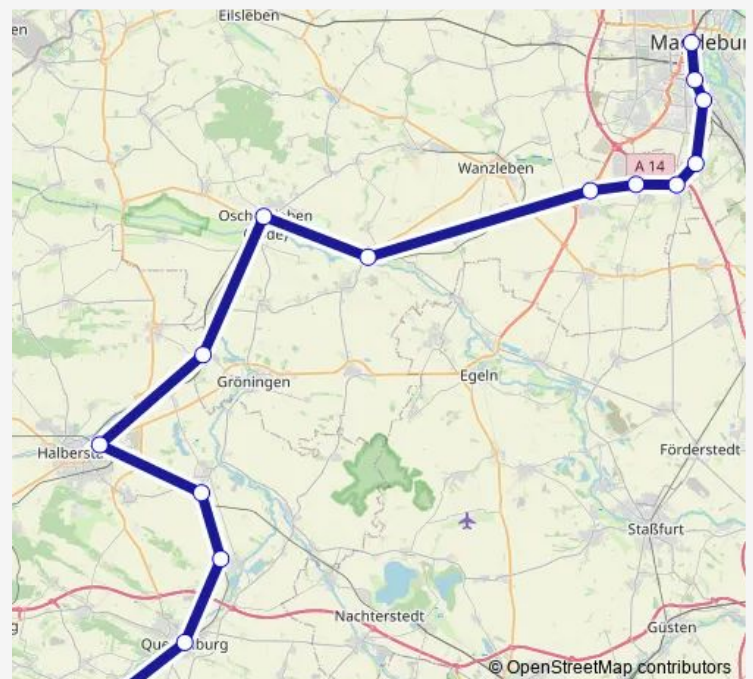

Halberstadt Hbf

Wegeleben

Ditfurt

Quedlinburg

Neinstedt

Thale Musestieg

Thale Hbf

Route schedule

Magdeburg Hbf — Thale Hbf

Monday 04:25-23:18

Tuesday 04:25-23:18

Wednesday 04:25-23:18

Thursday 04:25-23:18

Friday 04:25-23:18

Saturday 05:17-23:18

Sunday 05:17-22:07

Route info

Direction: Magdeburg Hbf

Stops: 17

Trip Duration: 1 hour 38 min

RE11

BusMaps

Direction

Thale Hbf — Magdeburg Hbf

17 stops

[Open route schedule](#)

Thale Hbf

Thale Musestieg

Neinstedt

Quedlinburg

Ditfurt

Wegeleben