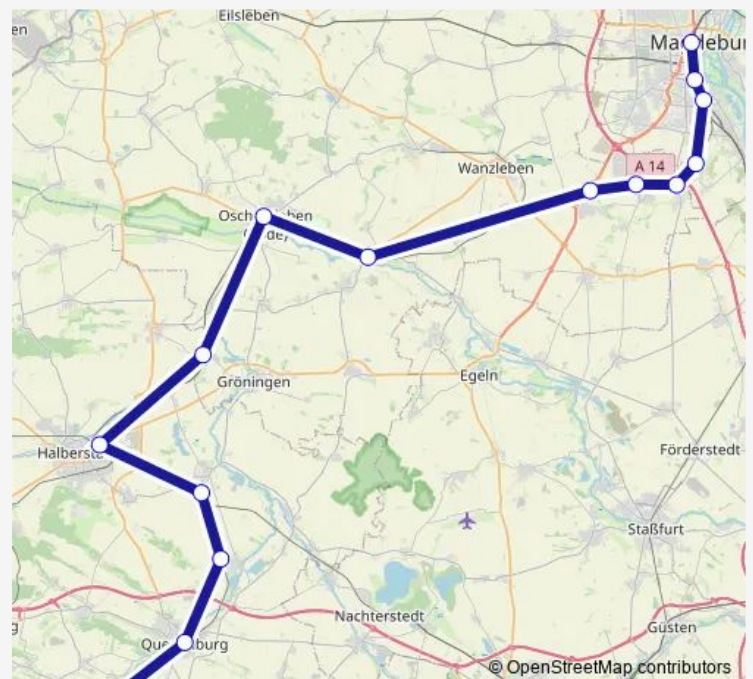

Ditfurt

Wegeleben

Halberstadt Hbf

Nienhagen(Halberst)

Oschersleben(Bode)

Hadmersleben

Langenweddingen

Osterweddingen

### Route schedule

Thale Hbf — Magdeburg Hbf

Monday 03:56-23:41

Tuesday 03:56-23:41

Wednesday 03:56-23:41

Thursday 01:43-23:41

Friday 03:56-23:41

Saturday 04:40-23:41

### Route info

Direction: Thale Hbf

Stops: 17

Trip Duration: 1 hour 39 min

RE11