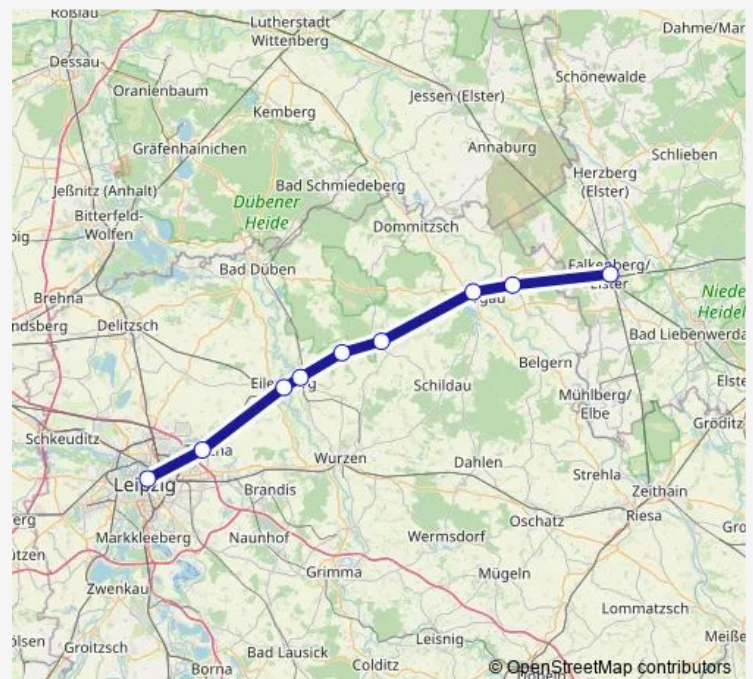

Rail RE11 Regionalexpress Re11

[Go to website](#)

Direction

Leipzig Hbf — Falkenberg (Elster)

6 stops

[Open route schedule](#)

Leipzig Hbf

Taucha (Leipzig)

Eilenburg

Torgau

Beilrode

Falkenberg (Elster)

Route schedule

Leipzig Hbf — Falkenberg (Elster)

Monday 07:12-19:12

Tuesday 07:12-19:12

Wednesday 07:12-19:12

Thursday 07:12-19:12

Friday 07:12-19:12

Saturday 09:12-19:12

Sunday 09:12-19:12

Route info

Direction: Leipzig Hbf

Stops: 6

Trip Duration: 1 hour 0 min

RE11 — Regionalexpress Re11

Direction

Falkenberg (Elster) — Leipzig Hbf

9 stops

[Open route schedule](#)

Falkenberg (Elster)

Beilrode