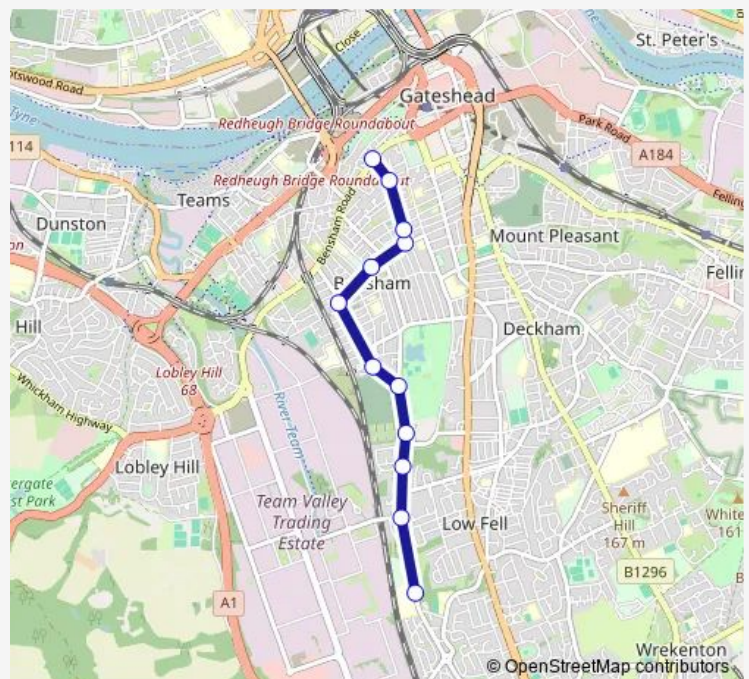

### Route schedule

Saltwell Road South-Chowdene Park — Bensham Road - Coatsworth Road

Monday 15:30

Tuesday 15:30

Wednesday 15:30

Thursday 15:30

Friday —

Saturday —

### Route info

Direction: Saltwell Road South-Chowdene Park

Stops: 12

Trip Duration: 0 hour 11 min

School Street

Derwentwater Road-South Hill Road

Derwentwater Road-Teams Club

Victoria Road

Victoria Road-Queen Street

Lobley Hill Road-Victoria Road

Saltwell Road-Whitehall Road

Whitehall Road-Brighton Road

## Route schedule

Lobley Hill Road - Kingsway North — Saltwell Road South-Joseph Swan

Monday	07:40
Tuesday	07:40
Wednesday	07:40
Thursday	07:40
Friday	07:40
Saturday	—
Sunday	—