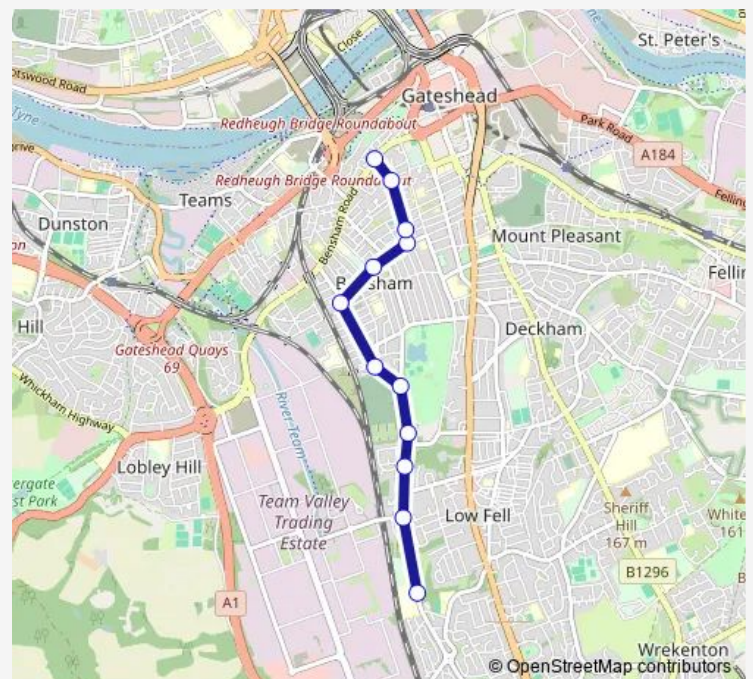

Friday —

Saturday —

Sunday —

Route info

Direction: Saltwell Road South-Chowdene Park

Stops: 12

Trip Duration: 0 hour 11 min

856N

Direction

Lobley Hill Road - Kingsway North — Saltwell Road South-Joseph Swan

21 stops

[Open route schedule](#)

Lobley Hill Road - Kingsway North

Lobley Hill Road-Victoria Road

Bensham Road-Sidney Grove

Bensham Court

School Street

Derwentwater Road-South Hill Road

Derwentwater Road-Teams Club

Victoria Road

Victoria Road-Queen Street

Lobley Hill Road-Victoria Road

Saltwell Road-Whitehall Road

Whitehall Road-Brighton Road

Route info

Direction: Lobley Hill Road - Kingsway North

Stops: 21

Trip Duration: 0 hour 31 min

856N Bus time schedules and route maps are available in an offline PDF at busmaps.com. Use the busmaps.com website to see live bus times, train schedule or subway schedule, and step-by-step directions for all public transit in Gateshead