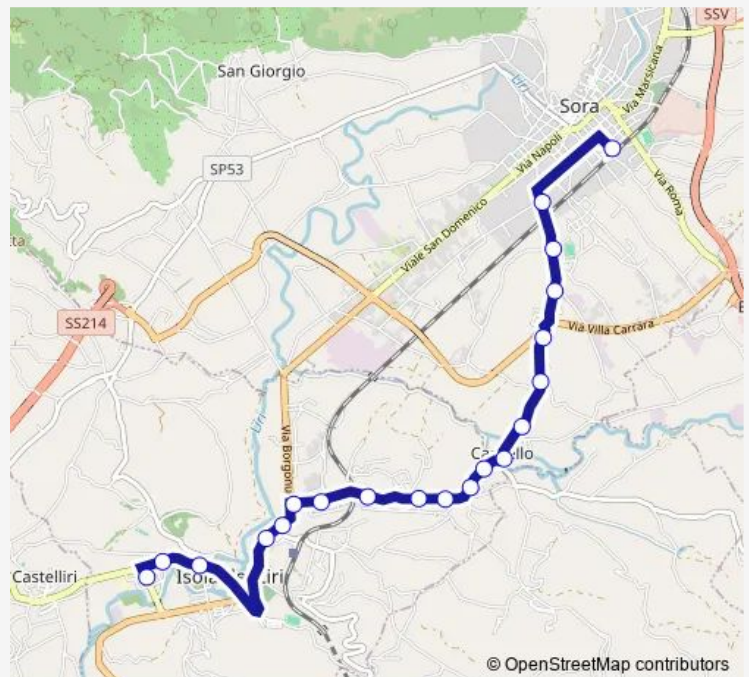

Isola Liri | Via Roma Via Granciara # f5876

Isola Liri | Largo Bottaro # f5877

Isola Liri | Largo Tavernanova # f5879

Isola Liri | Via Tavernanova Via Cataldi # f5880

ISOLA LIRI | Via Carnello Via Borgonuovo # f7496

ISOLA LIRI | Via Carnello Via Lungo Fibreno # f7502

ISOLA LIRI | Via Carnello Via Bonomi # f7479

SORA | Via Bonomi # f7480

SORA | Via Ruscitto Via Paganelli # f7481

SORA | Carnello # f7482

SORA | Via Ruscitto Via Campovarigno # f7483

SORA | Via Trecce # f7484

SORA | Via Costantinopoli Via Cellaro # f7485

Sora | Stazione FS # f5890

Route schedule

ISOLA LIRI | Via Lungoliri Pirandello # f7843 — Sora | Stazione FS # f5890

Monday	08:45
Tuesday	08:45
Wednesday	08:45
Thursday	08:45
Friday	08:45
Saturday	—
Sunday	—

Route info

Direction: ISOLA LIRI | Via Lungoliri Pirandello # f7843

Stops: 20

Trip Duration: 0 hour 20 min

Isola del Liri - Sora # So123d

Bus time schedules and route maps are available in an offline PDF at busmaps.com. Use the busmaps.com website to see live bus times, train schedule or subway schedule, and step-by-step directions for all public transit in Isola del Liri