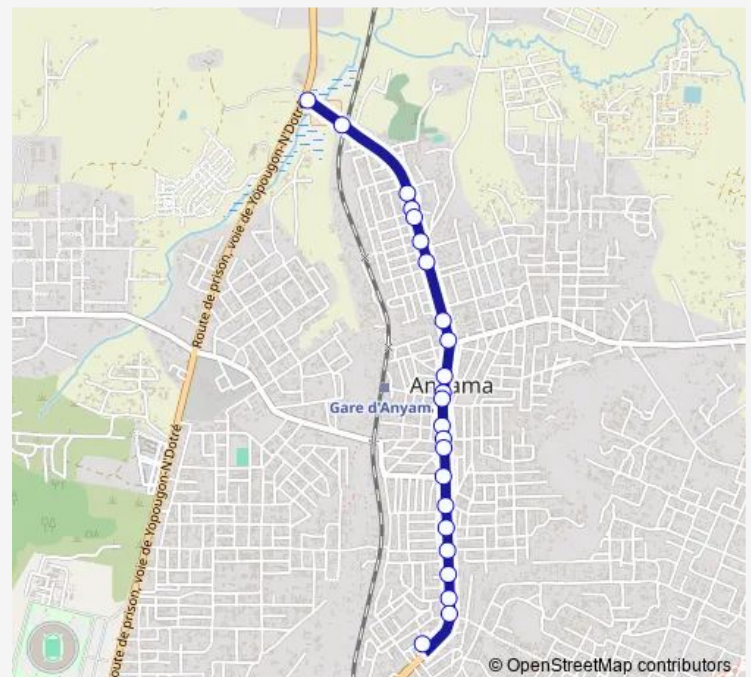

### Route schedule

Grand carrefour — Gare d'Anyama

Monday	06:00
Tuesday	06:00
Wednesday	06:00
Thursday	06:00
Friday	06:00
Saturday	06:00
Sunday	06:00

### Route info

Direction: Grand carrefour

Stops: 23

Trip Duration: 2 hour 0 min

Carrefour Cissé

Gare d'Anyama

## Direction

Gare d'Anyama — Grand carrefour

25 stops

[Open route schedule](#)

Gare d'Anyama

Carrefour Cissé

Carrefour Policier

Carrefour Zossonkoi

## Route info

Direction: Gare d'Anyama

Stops: 25

Trip Duration: 2 hour 0 min

Bus time schedules and route maps are available in an offline PDF at [busmaps.com](https://busmaps.com). Use the [busmaps.com](https://busmaps.com) website to see live bus times, train schedule or subway schedule, and step-by-step directions for all public transit in Abidjan