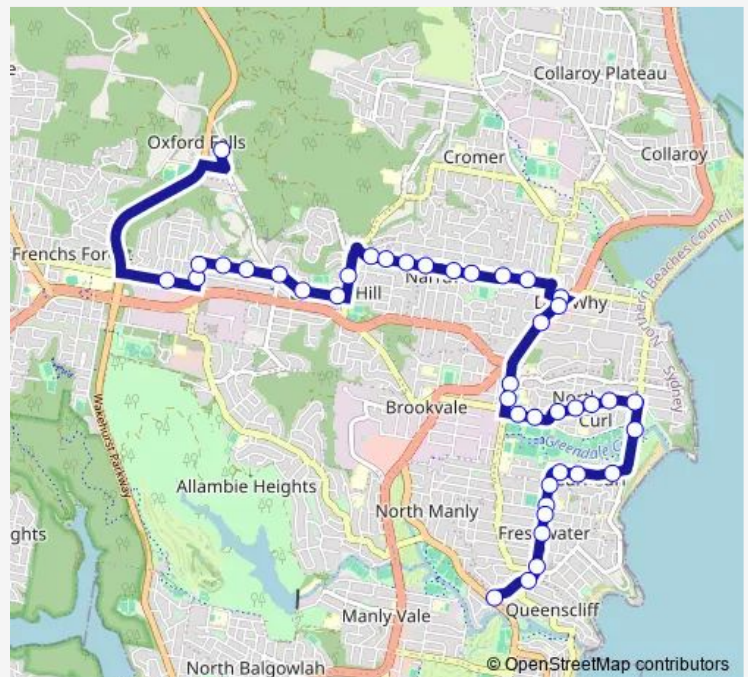

### Direction

Oxford Falls Grammar School, Oxford Falls Rd — Oliver St At Pittwater Rd

41 stops

[Open route schedule](#)

Oxford Falls Grammar School, Oxford Falls Rd

Frenchs Forest Rd At Romford Rd

Patanga Park, Patanga Rd

### Route schedule

Oxford Falls Grammar School, Oxford Falls Rd — Oliver St At Pittwater Rd

Monday	15:45
Tuesday	15:45
Wednesday	15:45
Thursday	15:45
Friday	15:45
Saturday	—
Sunday	—

### Route info

Direction: Oxford Falls Grammar School, Oxford Falls Rd

Stops: 41

Trip Duration: 0 hour 42 min

Pittwater Rd After Pacific Pde

Harbord Rd At Headland Rd

Nbsc Manly Campus, Harbord Rd

Abbott Rd Opp Denzil Joyce Oval

Abbott Rd Opp Reub Hudson Oval

Pitt Rd At Fairport St

Pitt Rd Before Playfair Rd

Pitt Rd At Reid Av

Pitt Rd Opp Granger Av

Pitt Rd At Griffin Rd

Griffin Rd After Abbott Rd

Adams St At Farnell St