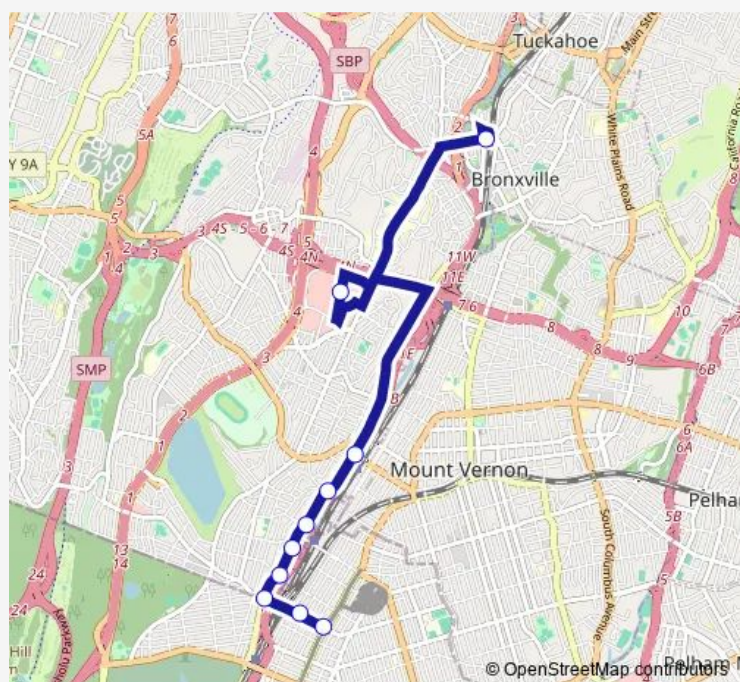

**Direction**

Nereid AVE @ White Plains Rd — Bronxville Railroad Station West

10 stops

[Open route schedule](#)

Nereid AVE @ White Plains Rd

Nereid AVE @ Carpenter Ave

Mclean AVE @ Bronx River Rd

Bronx River RD @ Scott Ave

Bronx River RD @ Wakefield Ave

Bronx River RD @ Glen Rd

Bronx River RD @ Raybrook Rd

Bronx River RD @ Yonkers Ave

Cross County CTR @ Xavier Dr

Bronxville Railroad Station West

Route schedule

Nereid AVE @ White Plains Rd — Bronxville Railroad Station West

Monday	07:32-18:45
Tuesday	07:32-18:45
Wednesday	07:32-18:45
Thursday	07:32-18:45
Friday	07:32-18:45
Saturday	10:00-17:30
Sunday	—

Route info

Direction: Nereid AVE @ White Plains Rd

Stops: 10

Trip Duration: 0 hour 27 min

**Direction**

Bronxville Railroad Station West — Nereid AVE @ White Plains Rd

10 stops

[Open route schedule](#)

Bronxville Railroad Station West

Cross County CTR @ Xavier Dr

Bronx River RD @ Yonkers Ave

Bronx River RD @ Raybrook Rd