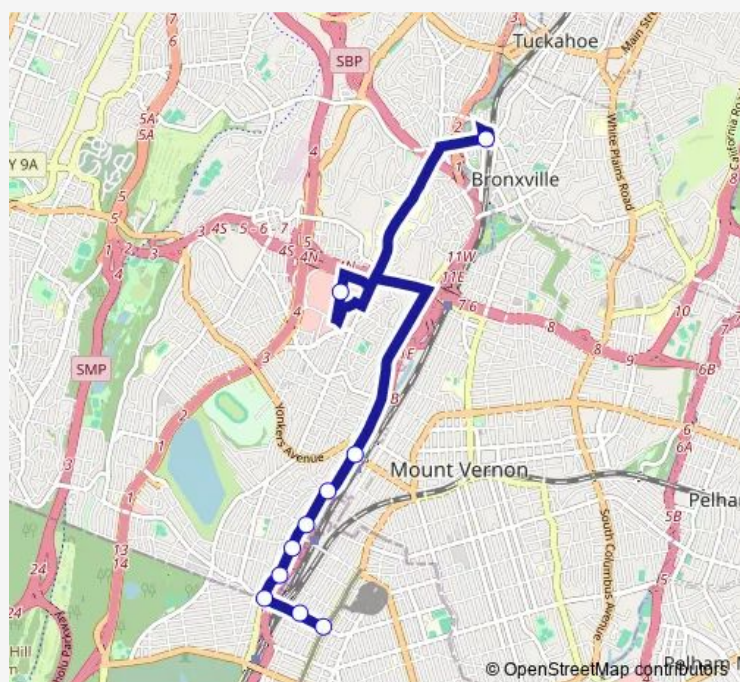

Direction

Nereid AVE @ White Plains Rd — Bronxville Railroad Station West

10 stops

[Open route schedule](#)

Nereid AVE @ White Plains Rd

Nereid AVE @ Carpenter Ave

Mclean AVE @ Bronx River Rd

Bronx River RD @ Scott Ave

Bronx River RD @ Wakefield Ave

Bronx River RD @ Glen Rd

Bronx River RD @ Raybrook Rd

Bronx River RD @ Yonkers Ave

Cross County CTR @ Xavier Dr

Bronxville Railroad Station West

Route schedule

Nereid AVE @ White Plains Rd — Bronxville Railroad Station West

Monday	07:32-18:45
Tuesday	07:32-18:45
Wednesday	07:32-18:45
Thursday	07:32-18:45
Friday	07:32-18:45
Saturday	10:00-17:30
Sunday	—

Route info

Direction: Nereid AVE @ White Plains Rd

Stops: 10

Trip Duration: 0 hour 30 min

Direction

Bronxville Railroad Station West — Nereid AVE @ White Plains Rd

10 stops

[Open route schedule](#)

Bronxville Railroad Station West

Cross County CTR @ Xavier Dr

Bronx River RD @ Yonkers Ave

Bronx River RD @ Raybrook Rd