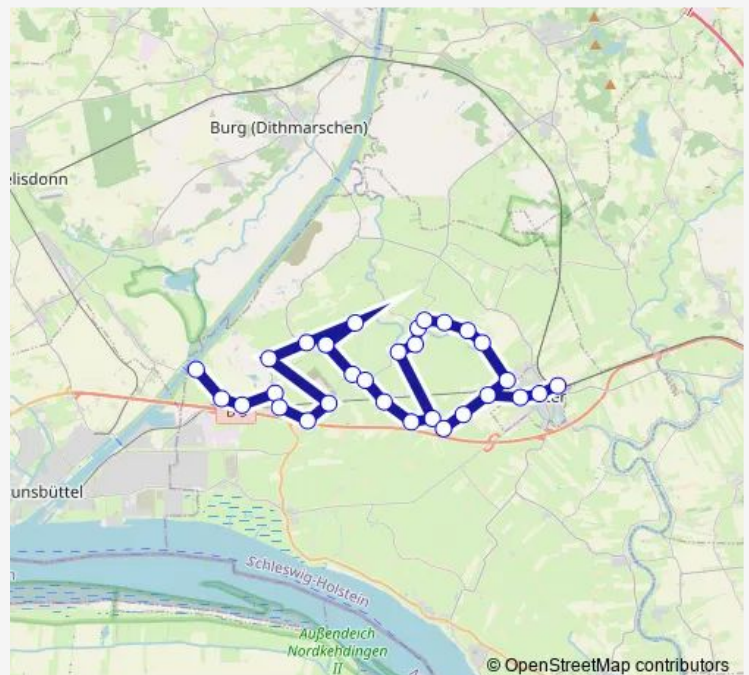

Neuendorf-Sachsenbande, Averfleth 11

Neuendorf-Sachsenbande, Krützfleth

Neuendorf-Sachsenbande, Averfleth 6

Route schedule

Kudensee — Wilster, Bahnhof, Mast 1=2u

Monday 08:58-18:58

Tuesday 08:58-18:58

Wednesday 08:58-18:58

Thursday 08:58-18:58

Friday 08:58-18:58

Saturday 08:58-18:58

Sunday 08:58-18:58

Route info

Direction: Kudensee

Stops: 30

Trip Duration: 0 hour 29 min

Wilster, Haackstraße

Wilster, Colosseum Platz

Wilster, Bahnhof, Mast 1=2u

Direction

Wilster, Bahnhof, Mast 1=2u — Kudensee

28 stops

[Open route schedule](#)

Wilster, Bahnhof, Mast 1=2u

Wednesday 08:30-18:30

Thursday 08:30-18:30

Friday 08:30-18:30

Saturday 08:30-18:30

Sunday 08:30-18:30

Route info

Direction: Wilster, Bahnhof, Mast 1=2u

Stops: 28