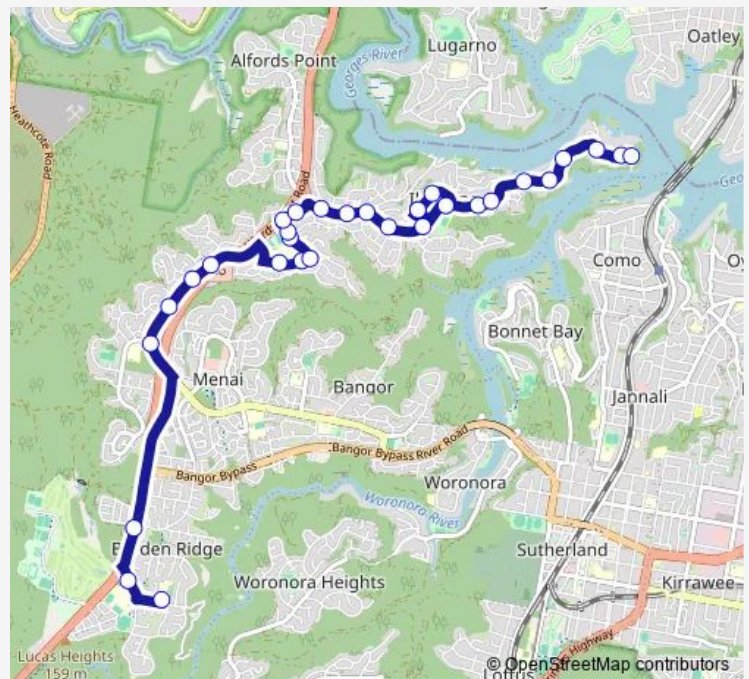

Hobart Place Child Care Centre, Hobart Pl

Route schedule

Shire Christian School, School Grounds, Allies Rd — Bill Wakeham Reserve, Bignell St

Monday	14:40
Tuesday	14:40
Wednesday	14:40
Thursday	14:40
Friday	14:40
Saturday	—
Sunday	—

Route info

Direction: Shire Christian School, School Grounds, Allies Rd

Stops: 31

Trip Duration: 0 hour 31 min

S004 — Sutherland Shire School to Illawong Ps

Illawong Public School,Fowler Rd

Hobart Pl At Lara Cl