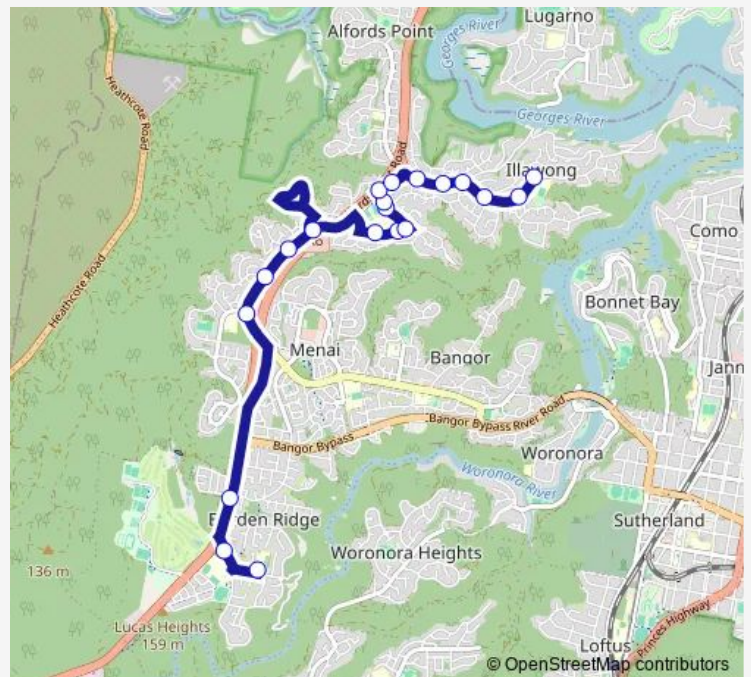

Route schedule

Shire Christian School, School Grounds, Allies Rd —
Fowler Rd Opp Illawong Public School

Monday	14:40
Tuesday	14:40
Wednesday	14:40
Thursday	14:40
Friday	14:40
Saturday	—
Sunday	—

Route info

Direction: Shire Christian School, School Grounds, Allies Rd

Stops: 20

Trip Duration: 0 hour 20 min

S004 — Sutherland Shire School to Illawong Ps

S004 School Bus time schedules and route maps are available in an offline PDF at busmaps.com. Use the busmaps.com website to see live bus times, train schedule or subway schedule, and step-by-step directions for all public transit in Liverpool