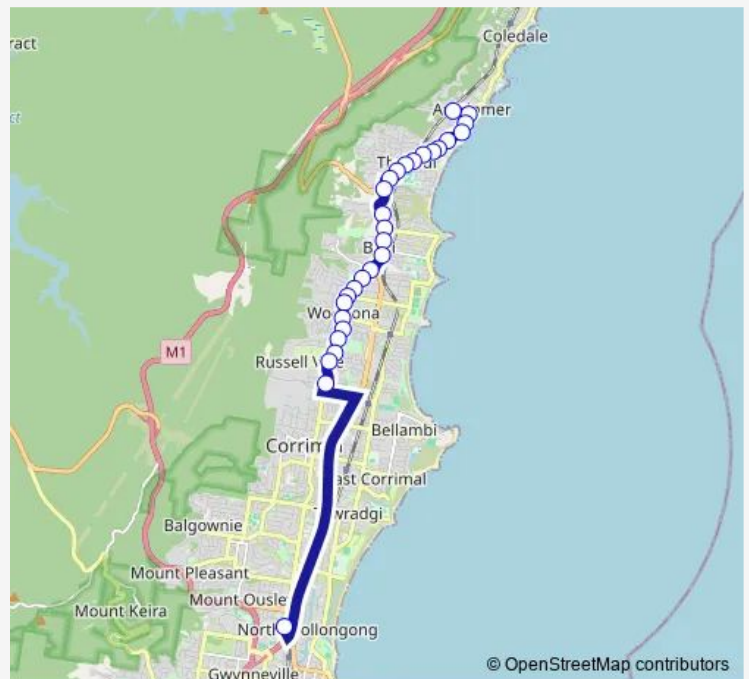

Route schedule

Austinmer Station, Moore St — Wollongong High School Performing Arts Centre, Princes Hwy

Monday	07:45
Tuesday	07:45
Wednesday	07:45
Thursday	07:45
Friday	07:45
Saturday	—
Sunday	—

Route info

Direction: Austinmer Station, Moore St

Stops: 29

Trip Duration: 0 hour 25 min

S004 — Austinmer to Keira and Wollongong Hs

Princes Hwy Opp Popes Rd

Woonona-Bulli RSL Memorial Club, Princes Hwy

Princes Hwy After Gray St

Keira High School, Lysaght St, Bay 1 — Moore St Opp Austinmer Station

34 stops

[Open route schedule](#)

Keira High School, Lysaght St, Bay 1

Rothery St Before Cross St

Corrimal Public School, Rothery St

Princes Hwy After Robson St

Direction: Keira High School, Lysaght St, Bay 1

Stops: 34

Trip Duration: 0 hour 30 min

Thirroul District Community Centre And Library, Lawrence Hargrave Dr

Thirroul Plaza, Lawrence Hargrave Dr

Thirroul Fire Station, Lawrence Hargrave Dr