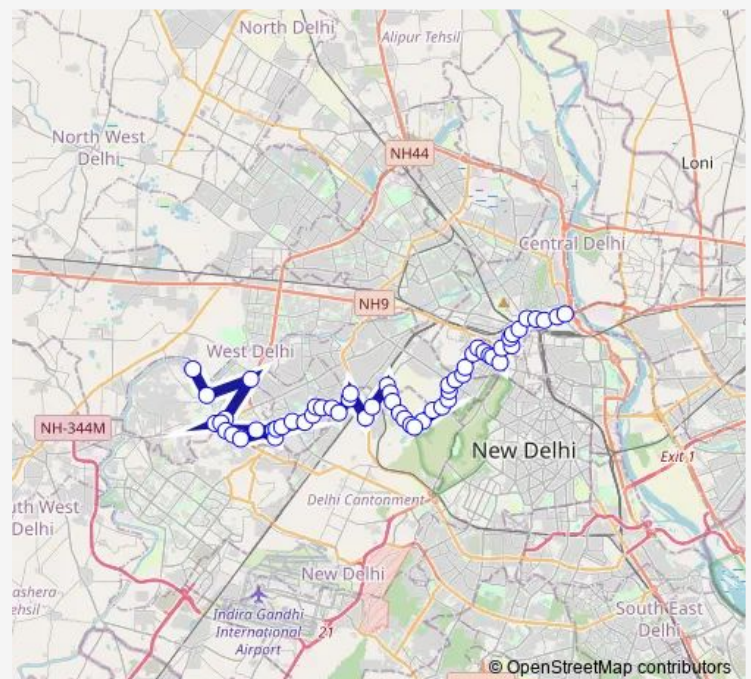

### Route schedule

hasthshal jj colony — Isbt Bridge

Monday 00:05-23:45

Tuesday 00:05-23:45

Wednesday 00:05-23:45

Thursday 00:05-23:45

Friday 00:05-23:45

Saturday 00:05-23:45

Sunday 00:05-23:45

### Route info

Direction: hasthshal jj colony

Stops: 57

Trip Duration: 2 hour 10 min

863down

BusMaps

Government Press

Mayapuri Depot