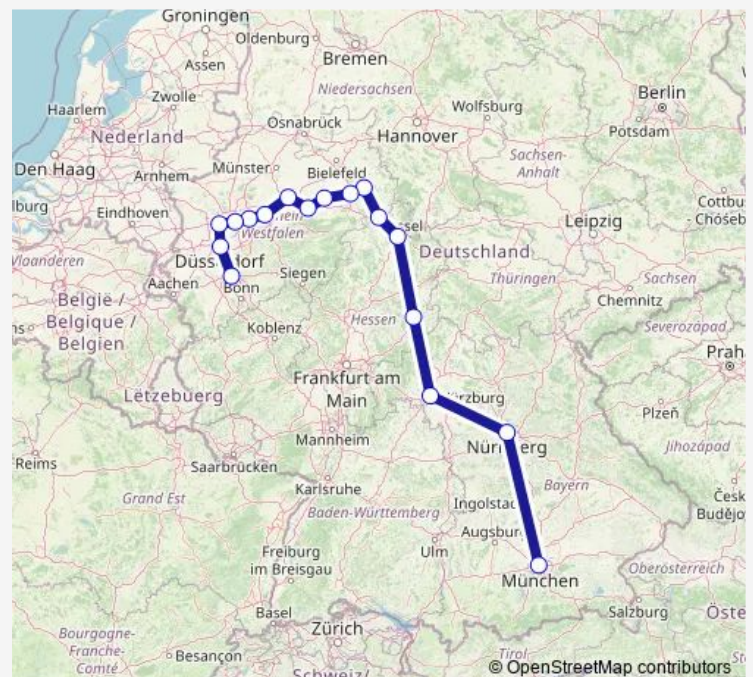

Würzburg Hbf

Fulda

Kassel-Wilhelmshöhe

Warburg(Westf)

Altenbeken

Paderborn Hbf

Lippstadt

Soest

Hamm(Westf)

Dortmund Hbf

Bochum Hbf

Essen Hbf

Duisburg Hbf

Düsseldorf Hbf

Köln Hbf

Route schedule

München Hbf — Köln Hbf

Monday 10:55

Tuesday 10:55

Wednesday 10:55

Thursday 11:34-10:55

Friday 10:55

Saturday 11:34-10:55

Sunday 11:34-10:55

Route info

Direction: München Hbf

Stops: 17

Trip Duration: 6 hour 38 min

ICE 1224

ICE 1224 Rail time schedules and route maps are available in an offline PDF at busmaps.com. Use the busmaps.com website to see live bus times, train schedule or subway schedule, and step-by-step directions for all public transit in Soest