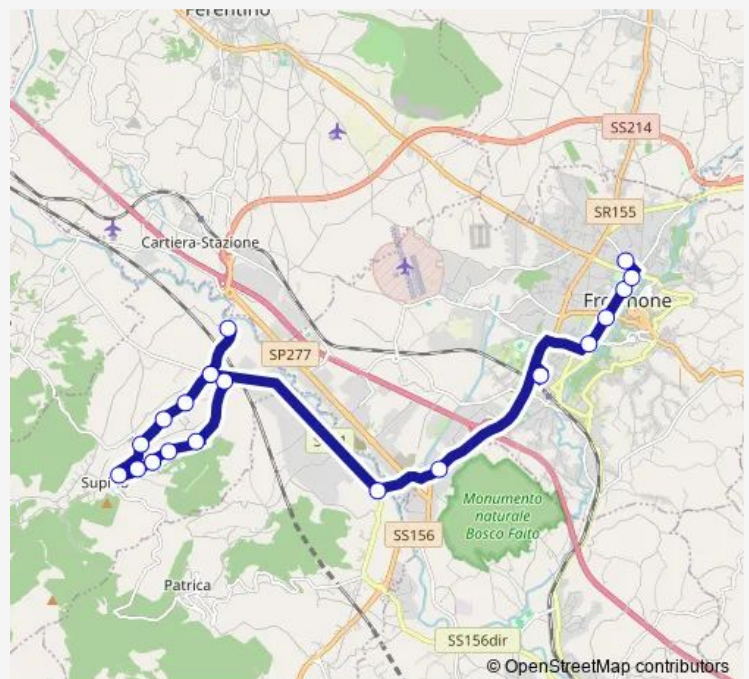

Ceccano | Via Monti Lepini Via Morolense # f5225

Frosinone | Piazza Pertini # f3486

Frosinone | Via Marittima Viale Europa # f3474

Frosinone | Via Moro Via Piave # f3475

Frosinone | Via Moro Via Tagliamento # f3476

Frosinone | Via Moro Viale Roma # f3477

Frosinone | Via Tiburtina Via Lago Maggiore # f3478

Route schedule

Supino | Ponte La Mola # f5177 — Frosinone | Via Tiburtina  
Via Lago Maggiore # f3478

Monday	06:50
Tuesday	06:50
Wednesday	06:50
Thursday	06:50
Friday	06:50
Saturday	—
Sunday	—

Route info

Direction: Supino | Ponte La Mola # f5177

Stops: 20

Trip Duration: 0 hour 40 min

Quattro Strade (Supino) - Frosinone # Fr717d

Bus time schedules and route maps are available in an offline PDF at [busmaps.com](https://busmaps.com). Use the [busmaps.com](https://busmaps.com) website to see live bus times, train schedule or subway schedule, and step-by-step directions for all public transit in Supino