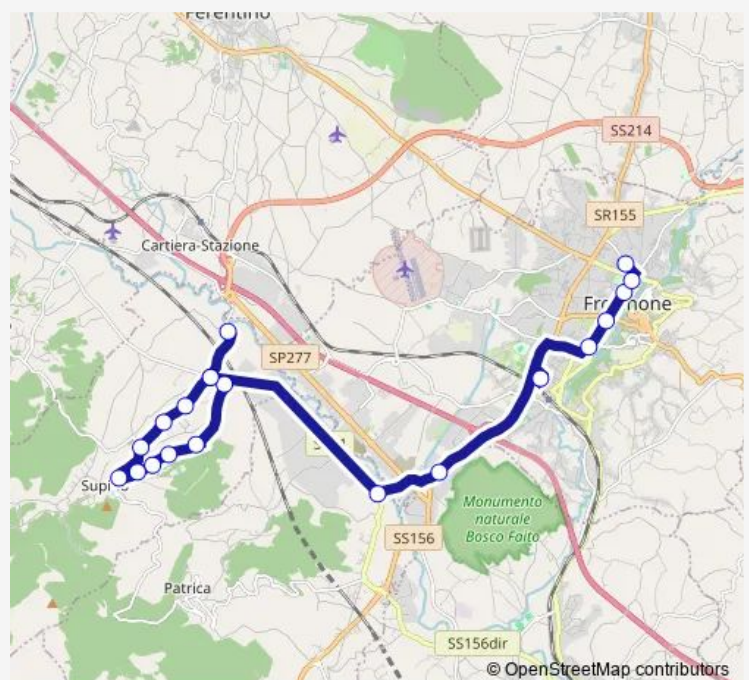

Frosinone | Via Moro Viale Roma # f3477

Frosinone | Via Tiburtina Via Lago Maggiore # f3478

Route schedule

Supino | Ponte La Mola # f5177 — Frosinone | Via Tiburtina
Via Lago Maggiore # f3478

Monday 06:50

Tuesday 06:50

Wednesday 06:50

Thursday 06:50

Friday 06:50

Saturday —

Sunday —

Route info

Direction: Supino | Ponte La Mola # f5177

Stops: 20

Trip Duration: 0 hour 40 min

Quattro Strade (Supino) - Frosinone # Fr717d

Bus time schedules and route maps are available in an offline PDF at busmaps.com. Use the busmaps.com website to see live bus times, train schedule or subway schedule, and step-by-step directions for all public transit in Supino