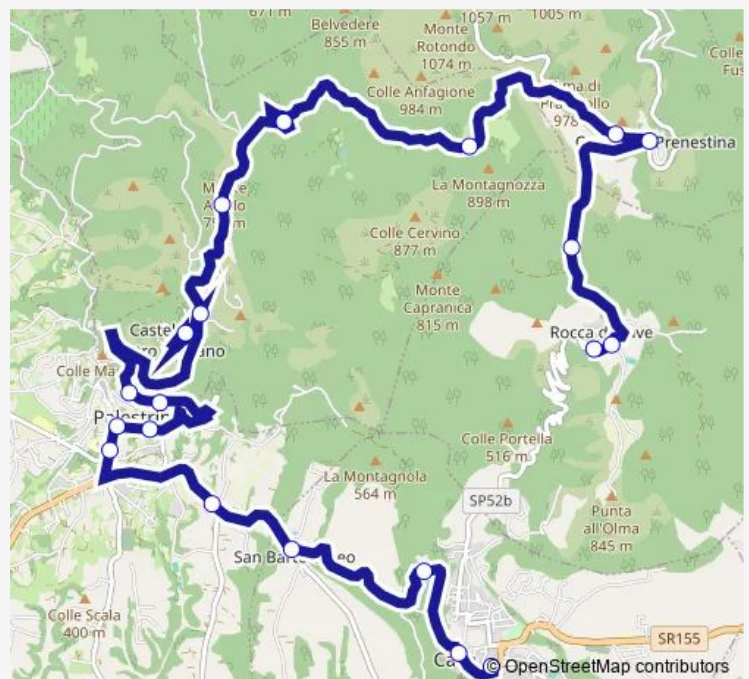

Route schedule

Rocca DI Cave | Piazza D'Acquisto # f14547 — Cave | Viale Pio XII # f14586

Monday	04:55
Tuesday	04:55
Wednesday	04:55
Thursday	04:55
Friday	04:55
Saturday	04:55
Sunday	—

Route info

Direction: Rocca DI Cave | Piazza D'Acquisto # f14547

Stops: 20

Trip Duration: 0 hour 39 min

Rocca di Cave - Cave # Gz111d

Bus time schedules and route maps are available in an offline PDF at busmaps.com. Use the busmaps.com website to see live bus times, train schedule or subway schedule, and step-by-step directions for all public transit in Castel San Pietro Romano

The schedule is provided in the local timezone. Times with "(+1)" indicate departures on the next day.

PDF file created on 2025-01-16

2024 BusMaps.com - All Rights Reserved