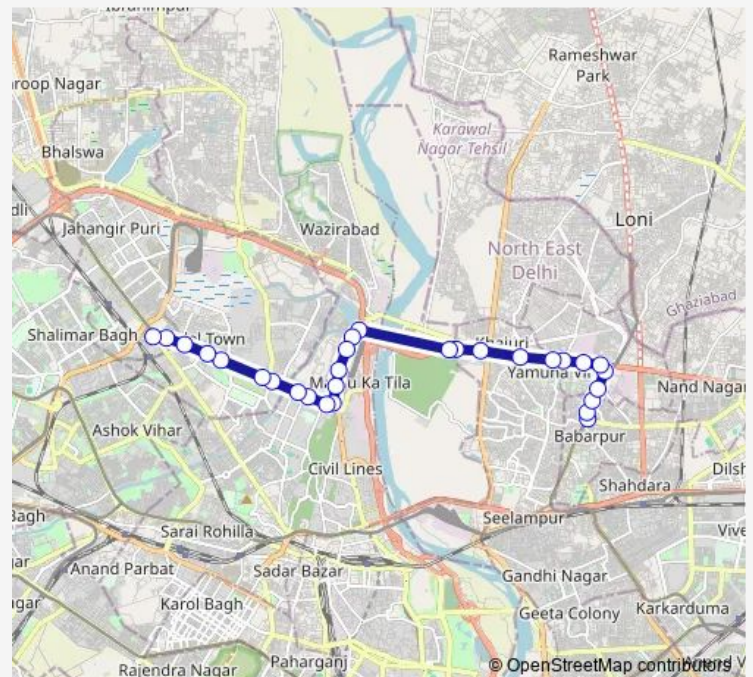

Mall Road

Mall Road

Vishwa Vidyalaya Metro Station

Route schedule

Babar Pur Ext Terminal — Azadpur Terminal

Monday 05:26-19:57

Tuesday 05:26-19:57

Wednesday 05:26-19:57

Thursday 05:26-19:57

Friday 05:26-19:57

Saturday 05:26-19:57

Sunday 05:26-19:57

Route info

Direction: Babar Pur Ext Terminal

Stops: 29

Trip Duration: 0 hour 52 min