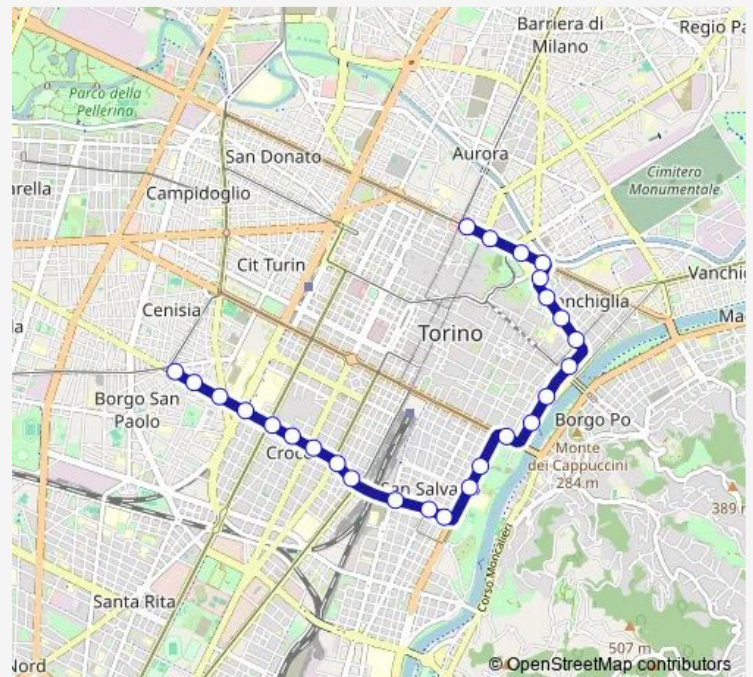

### Route schedule

Fermata 201 - Porta Palazzo Est — Fermata 592 - Sabotino Cap

Monday	05:14-00:20 <sup>+1</sup>
Tuesday	05:14-00:20 <sup>+1</sup>
Wednesday	05:14-00:20 <sup>+1</sup>
Thursday	05:14-00:20 <sup>+1</sup>
Friday	05:14-00:20 <sup>+1</sup>
Saturday	05:14-00:20 <sup>+1</sup>
Sunday	05:30-00:20 <sup>+1</sup>

### Route info

Direction: Fermata 201 - Porta Palazzo Est

Stops: 26

Trip Duration: 0 hour 33 min

Fermata 428 - DE Gasperi

Fermata 616 - Duca Degli Abruzzi

Fermata 617 - Mediterraneo

Fermata 618 - Ferrucci

Fermata 619 - SAN Paolo

Fermata 592 - Sabotino Cap

## Route info

Direction: Fermata 592 - Sabotino Cap

Stops: 16

Trip Duration: 0 hour 23 min

16 CD Tram time schedules and route maps are available in an offline PDF at [busmaps.com](https://busmaps.com). Use the [busmaps.com](https://busmaps.com) website to see live bus times, train schedule or subway schedule, and step-by-step directions for all public transit in Turin