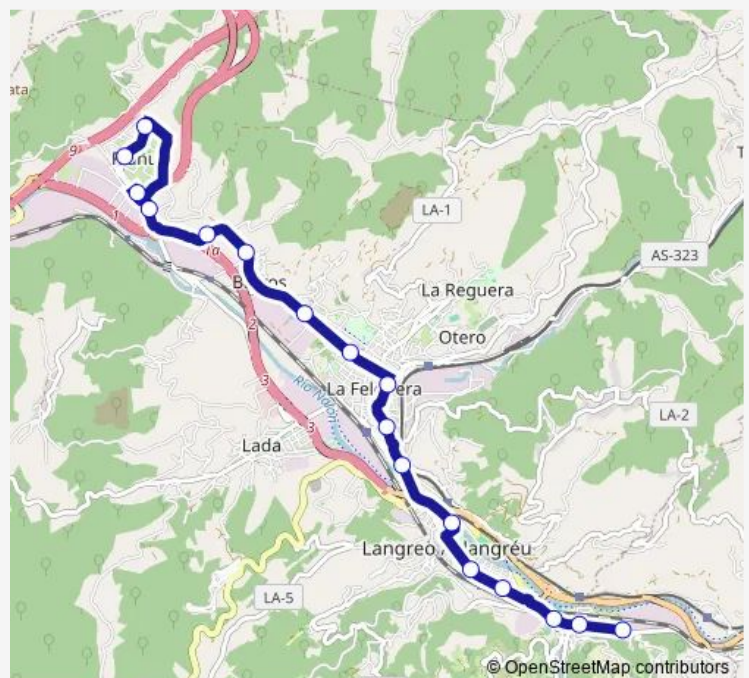

### Route schedule

[Llangréu/Langreo] Ciaño - Pozo María Luisa [Cta 00431]  
 — [Llangréu/Langreo] Villa-Riaño - Hospital Valle del Nalón [Cta 00399]

Monday 14:20

Tuesday 14:20

Wednesday 14:20

Thursday 14:20

### Route info

Direction: [Llangréu/Langreo] Ciaño - Pozo María Luisa [Cta 00431]

Stops: 17

Trip Duration: 0 hour 20 min

■ Vil — Villa-Ciaño

Vil Bus time schedules and route maps are available in an offline PDF at [busmaps.com](https://busmaps.com). Use the [busmaps.com](https://busmaps.com) website to see live bus times, train schedule or subway schedule, and step-by-step directions for all public transit in Rianu