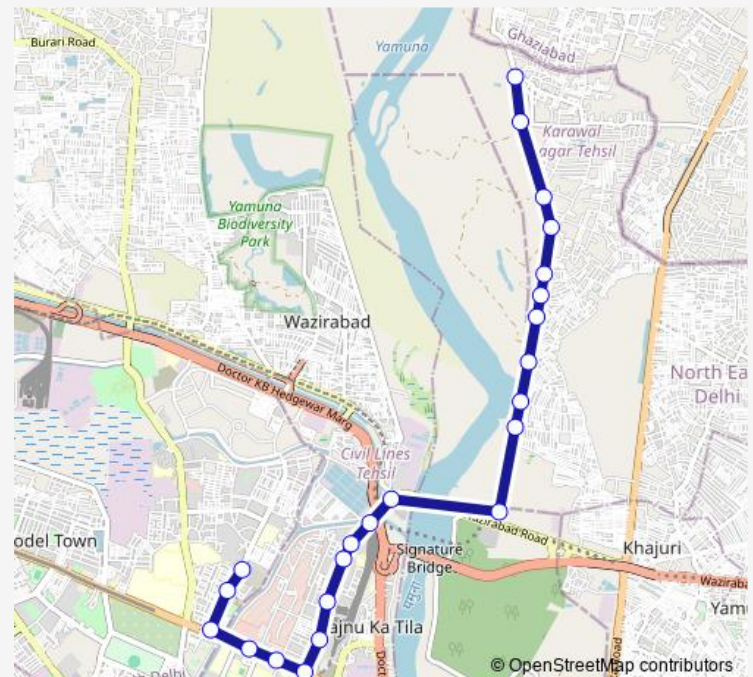

Thursday 04:40-22:06

Friday 04:40-22:06

Saturday 04:40-22:06

Sunday 04:40-22:06

Route info

Direction: BBM Cluster Depot

Stops: 23

Trip Duration: 0 hour 41 min

■ 258stlup

Sabhapur More

Chauhan Patti (Terminal)

258stlup Bus time schedules and route maps are available in an offline PDF at busmaps.com. Use the busmaps.com website to see live bus times, train schedule or subway schedule, and step-by-step directions for all public transit in Delhi