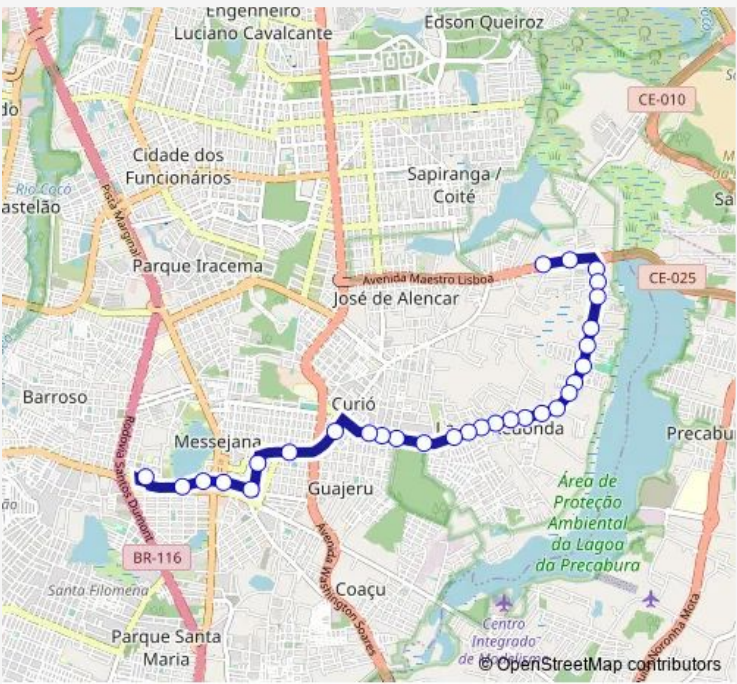

Route schedule

Praça Terminal Messejana, Sn — Avenida MAE Lisboa, 5860

Monday	04:43-23:43
Tuesday	04:43-23:43
Wednesday	04:43-23:43
Thursday	04:43-23:43
Friday	04:43-23:43
Saturday	04:59-23:26
Sunday	—

Route info

Direction: Praça Terminal Messejana, Sn

Stops: 22

Trip Duration: 0 hour 36 min

626-Lagoa Redonda II — Lagoa Redonda li **BusMaps**

Direction

Avenida MAE Lisboa, 5860 — Praça Terminal Messejana, Sn

30 stops

[Open route schedule](#)

Avenida Curio, 1560

Avenida Prof Artur DE Carvalho, 1800

Avenida Prof Artur DE Carvalho, 2799

Avenida Prof Artur DE Carvalho, 2707

Avenida Curio, Sn

Avenida Prof Authur DE Carvalho, 2311

Avenida Prof Authur DE Carvalho, 2151

Wednesday 04:18-23:13

Thursday 04:18-23:13

Friday 04:18-23:13

Saturday 04:35-23:56

Sunday —

Route info

Direction: Avenida MAE Lisboa, 5860

Stops: 30