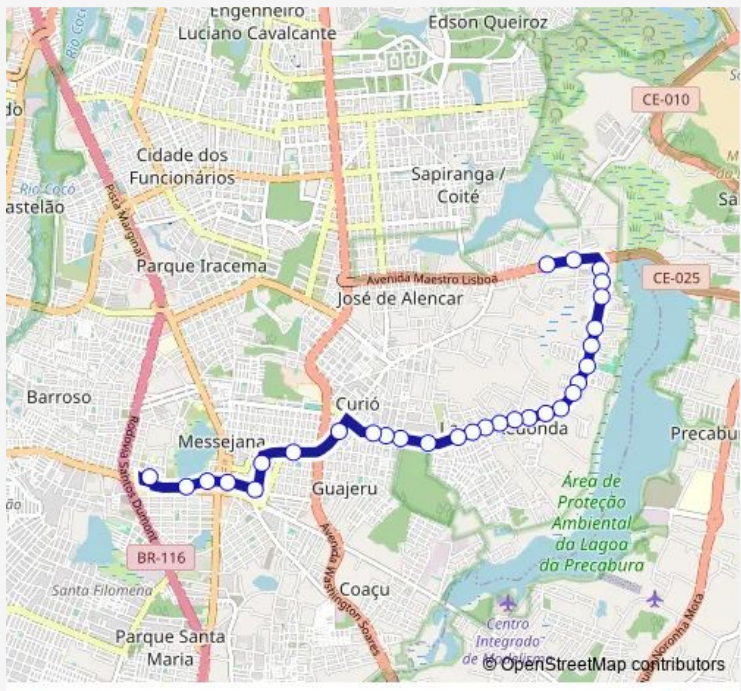

Route schedule

Praça Terminal Messejana, Sn — Avenida MAE Lisboa, 5860

Monday	04:43-23:43
Tuesday	04:43-23:43
Wednesday	04:43-23:43
Thursday	04:43-23:43
Friday	04:43-23:43
Saturday	04:59-23:26
Sunday	—

Route info

Direction: Praça Terminal Messejana, Sn

Stops: 22

Trip Duration: 0 hour 36 min

626-Lagoa Redonda li — Lagoa Redonda li **BusMaps**

Direction

Avenida MAE Lisboa, 5860 — Praça Terminal Messejana, Sn

30 stops

[Open route schedule](#)

Avenida Curio, 1560

Avenida Prof Artur DE Carvalho, 1800

Avenida Prof Artur DE Carvalho, 2799

Avenida Prof Artur DE Carvalho, 2707

Avenida Curio, Sn

Avenida Prof Authur DE Carvalho, 2311

Avenida Prof Authur DE Carvalho, 2151

Wednesday 04:18-23:13

Thursday 04:18-23:13

Friday 04:18-23:13

Saturday 04:35-23:56

Sunday —

Route info

Direction: Avenida MAE Lisboa, 5860

Stops: 30